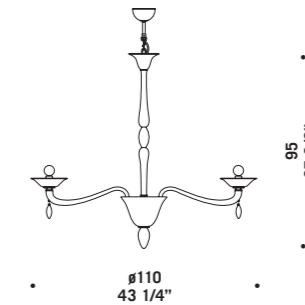

7081 K10
10 x max 46W E14
HSGSP/C/UB
alogeno chiara
clear halogen
10 x E14 LED
LED light bulb