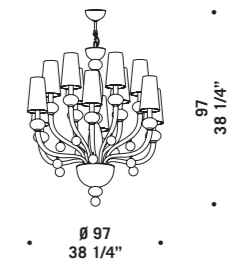

CE
IP 20
MURANO
MADemoisELLE K12
12 x max 46W E14
HSGSB/C/UB
alogena chiara
clear halogen
12 x E14 LED
LED light bulb

CE
IP 20
MURANO