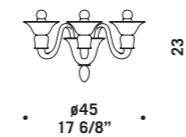

7083 A3
3 x max 46W E14
HSGSP/C/UB
alogeno chiara
clear halogen
3 x E14 LED
LED light bulb