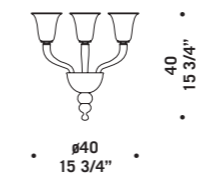

8001 K16

8001 K16

8001

Lampadari ed appliques
in colore lattimo con oro.
Montatura dorata.
*Chandeliers and wall lamps in
milkwhite glass with gold leaf.
Gold structure.*

8001 A2
2 x max 46W E14
HSGSP/C/UB
alogeno chiara
clear halogen
2 x E14 LED
LED light bulb