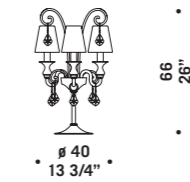

BUGIA K16

Bugia

design Roberto Assenza

BUGIA A3
3 x max 46W E14
HSGSB/C/UB
alogeno chiara
clear halogen
3 x E14 LED
LED light bulb

BUGIA T1
1 x max 46W E14
HSGSB/C/UB
alogeno chiara
clear halogen
1 x E14 LED
LED light bulb