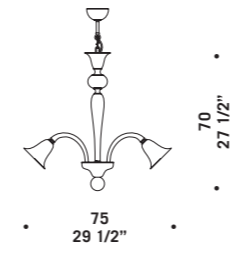

7080 K6
6 x max 46W E14
HSGSP/C/UB
alogena chiara
clear halogen
6 x E14 LED
LED light bulb