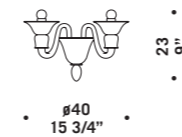

7083 A2
2 x max 46W E14
HSGSP/C/UB
alogeno chiara
clear halogen
2 x E14 LED
LED light bulb