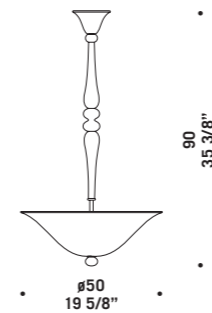

9002 S1
3 x max 77W E27
HSGSA/C/UB
alogeno chiara
clear halogen
3 x E27 LED
LED light bulb