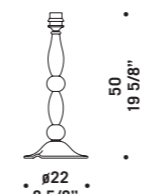

9001 T0
1 x max 77W E27
HSGSA/C/UB
alogena chiara
clear halogen
1 x E27 LED
LED light bulb