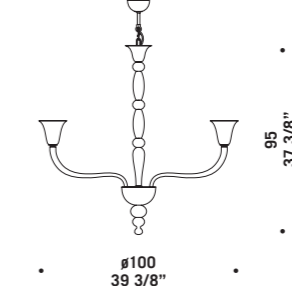

8001 K10
10 x max 46W E14
HSGSP/C/UB
alogeno chiara
clear halogen
10 x E14 LED
LED light bulb