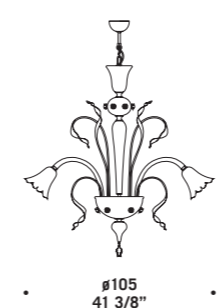

7056 K10
10 x max 30W E14
HSGSP/C/UB
alogeno chiara
clear halogen
10 x E14 LED
LED light bulb