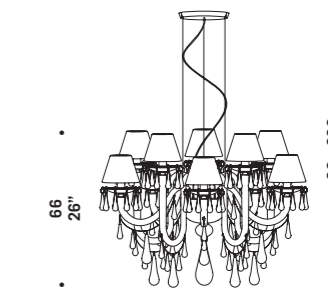

66
26"

GOUTTE S10
10 x max 46W E14
HSGSB/C/UB
alogeno chiara
clear halogen
10 x E14 LED
LED light bulb