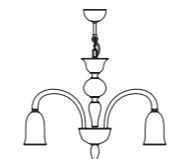

• $\varnothing 70$
27 1/2" •

7082 K6
6 x max 46W E14
HSGSP/C/UB
alogeno chiara
clear halogen
6 x E14 LED
LED light bulb