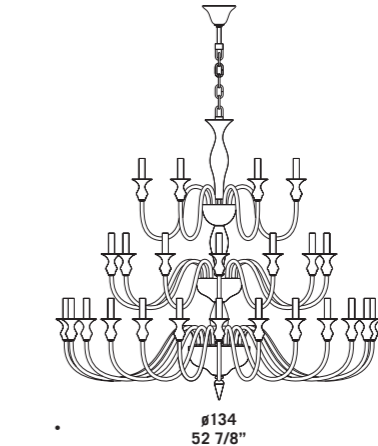

2599 K24+12+6
42 x max 46W E14
HSGSB/C/UB
alogeno chiara
clear halogen
42 x E14 LED
LED light bulb