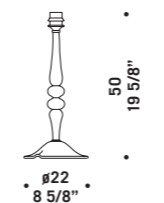

9002 TO
1 x max 77W E27
HSGSA/C/UB
alogeno chiara
clear halogen
1 x E27 LED
LED light bulb