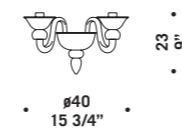

7094

Lampadari, applique e lume
in colore cristallo.
Montatura in metallo cromato.
*Chandeliers, wall and bed-side
in clear glass. Chromed metal fitting.*

7094 K6

7094 L

7094

7094 A2

7094 A2
2 x max 46W E14
HSGSP/C/UB
alogeno chiara
clear halogen
2 x E14 LED
LED light bulb