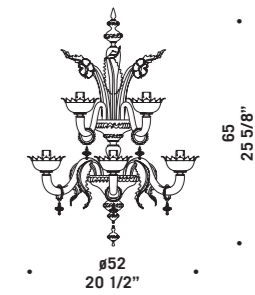

8099 A2+3
5 x max 46W E14
HSGSB/C/UB
alogeno chiara
clear halogen
5 x E14 LED
LED light bulb