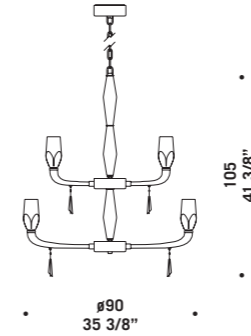

FLUTE K14
14 x max 33W G9
HSGST/C/UB
alogen a bispina
halogen bi-pin
14 x G9 LED
LED light bulb
con catena 30 cm +
rosone
whit 30 cm chain +
canopy