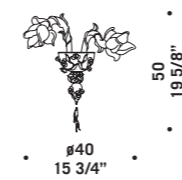

8007 K8

8007

Lampadari ed appliques in cristallo foglia oro con decori rubino oro e verdino oro. Montatura in metallo verniciato oro.
Chandeliers and wall lamps in clear glass with gold leaf, decorations in gold/ruby and light green/gold. Painted gold metal fitting.