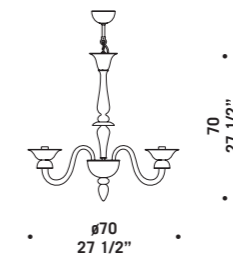

7094 K6
6 x max 46W E14
HSGSP/C/UB
alogeno chiara
clear halogen
6 x E14 LED
LED light bulb