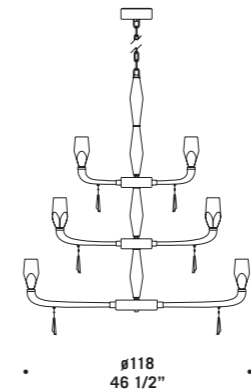

FLUTE K26
26 x max 33W G9
HSGST/C/UB
alogen a bispina
halogen bi-pin
26 x G9 LED
LED light bulb
con catena 30 cm +
rosone
whit 30 cm chain +
canopy