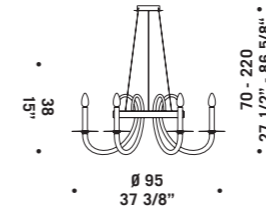

VIVACE K8

Vivace

design Francesco Dei Rossi - Lucio de Majo

VIVACE A1
1 x max 46W E14
HSGST/C/UB
alogeno chiara
clear halogen
1 x E14 LED
LED light bulb

VIVACE K6
6 x max 46W E14
HSGST/C/UB
alogeno chiara
clear halogen
6 x E14 LED
LED light bulb