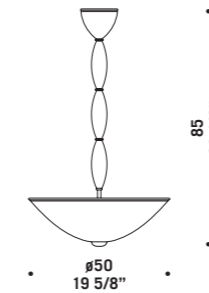

9003 S1
3 x max 77W E27
HSGSA/C/UB
alogeno chiara
clear halogen
3 x E27 LED
LED light bulb