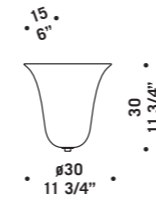

9001 A0
1 x max 77W E27
HSGSA/C/UB
alogena chiara
clear halogen
1 x E27 LED
LED light bulb