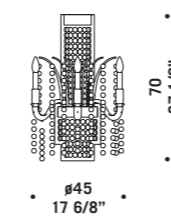

ICE K84

ICE K8+6

Ice

design Roberto Assenza

ICE A3+4

ICE A3+4
 3 x max 46W E14
 HSGSB/C/UB
 alogena chiara
 clear halogen
 +4 x max 20W G9
 HSGST/C/UB
 alogena bispina
 halogen bi-pin
 3 x E14 LED
 LED light bulb
 +4 x G9 LED
 LED light bulb