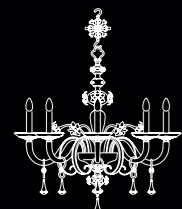

Madrigalesco

Maestro Christian Ballarin

Lampadario in vetro colore "fumè" oro con decori rosso oro, fiori in giallo senape oro, foglie con decori verde opaco. Montatura oro spazzolato.

Glass chandelier golden-fumé colour with golden-red decorations, golden mustard-yellow flowers, leaves with opaline-green decorations. Brushed gold structure.