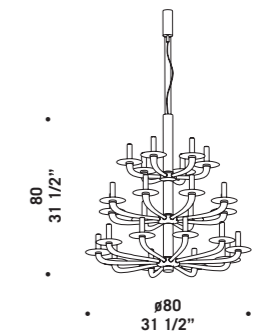

NATURAL KP24
24 x max 60W G9
HSGST/C/UB
alogeno bispina
halogen bi-pin
24 x G9 LED
LED light bulb