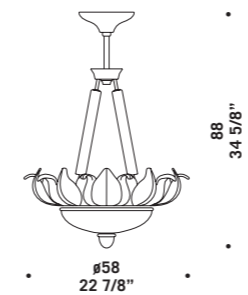

PORTOFINO SO
9 x max 46W E14
HSGSP/C/UB
alogeno chiara
clear halogen
9 x E14 LED
LED light bulb