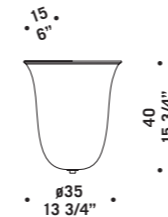

9003 A0
1 x max 77W E27
HSGSA/C/UB
alogeno chiara
clear halogen
1 x E27 LED
LED light bulb