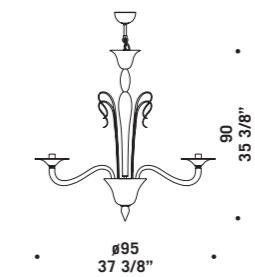

7088 K10
10 x max 46W E14
HSGSB/C/UB
alogeno chiara
clear halogen
10 x E14 LED
LED light bulb