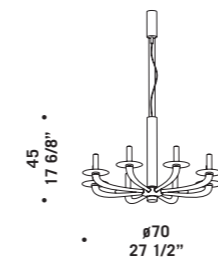

NATURAL K8
8 x max 60W G9
HSGST/C/UB
alogeno bispina
halogen bi-pin
8 x G9 LED
LED light bulb