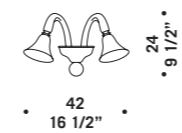

7080 A2
2 x max 46W E14
HSGSP/C/UB
alogena chiara
clear halogen
2 x E14 LED
LED light bulb