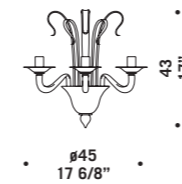

7088 A2
2 x max 46W E14
HSGSB/C/UB
alogeno chiara
clear halogen
2 x E14 LED
LED light bulb