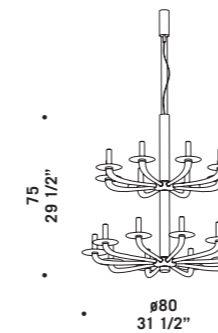

NATURAL K18
18 x max 60W G9
HSGST/C/UB
alogeno bispina
halogen bi-pin
18 x G9 LED
LED light bulb