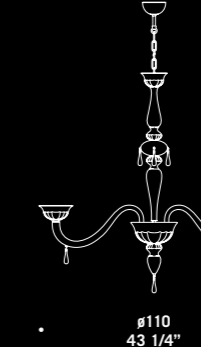

7084

Lampadari ed appliques in cristallo con montatura in metallo cromato; cristallo foglia oro con montatura dorata.
Chandeliers and wall lamps in clear glass with chromed metal fitting; clear glass with gold leaf with gold metal fitting.

7084 A2
2 x max 46W E14
HSGSB/C/UB
alogena chiara
clear halogen
2 x E14 LED
LED light bulb

7084 A3
3 x max 46W E14
HSGSB/C/UB
alogena chiara
clear halogen
3 x E14 LED
LED light bulb

7084 K6
6 x max 46W E14
HSGSB/C/UB
alogena chiara
clear halogen
6 x E14 LED
LED light bulb

7084 K8
8 x max 46W E14
HSGSB/C/UB
alogena chiara
clear halogen
8 x E14 LED
LED light bulb

7084 K10
10 x max 46W E14
HSGSB/C/UB
alogena chiara
clear halogen
10 x E14 LED
LED light bulb