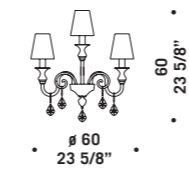

BUGIA A3
3 x max 46W E14
HSGSB/C/UB
alogeno chiara
clear halogen
3 x E14 LED
LED light bulb