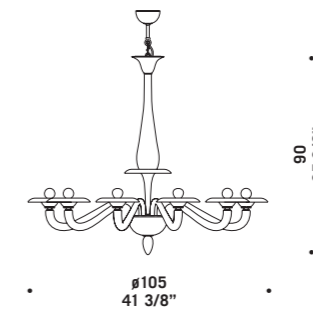

8002 K10
10 x max 46W E14
HSGSP/C/UB
alogena chiara
clear halogen
10 x E14 LED
LED light bulb