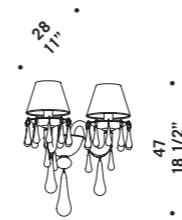

42
16 1/2"

GOUTTE A2
2 x max 46W E14
HSGSB/C/UB
alogeno chiara
clear halogen
2 x E14 LED
LED light bulb