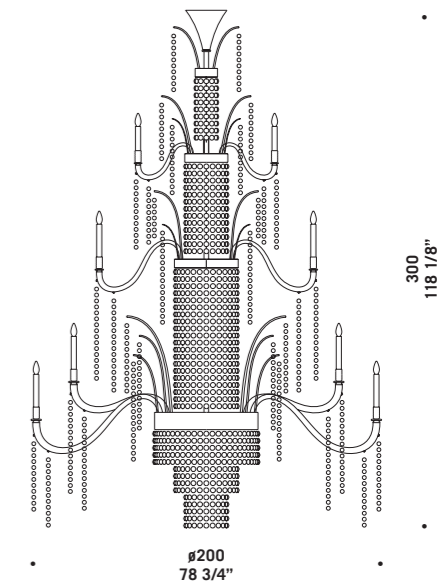

ICE K84
57 x max 46W E14
HSGSB/C/UB
alogena chiara
clear halogen
+27 x max 20W G9
HSGST/C/UB
alogena bispina
halogen bi-pin
57 x E14 LED
LED light bulb
+27 x G9 LED
LED light bulb