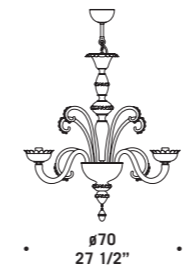

7092 K6
6 x max 46W E14
HSGSB/C/UB
alogeno chiara
clear halogen
6 x E14 LED
LED light bulb

CE

IP 20

LED