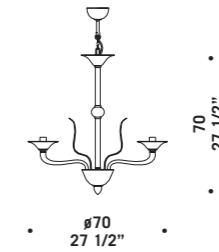

7077 K6

7077 A2

7077 A2

7077

• $\varnothing 40$
15 3/4" •

7077 A2
2 x max 46W E14
HSGSP/C/UB
alogeno chiara
clear halogen
2 x E14 LED
LED light bulb

• $\varnothing 45$
17 6/8" •

7077 A3
3 x max 46W E14
HSGSP/C/UB
alogeno chiara
clear halogen
3 x E14 LED
LED light bulb