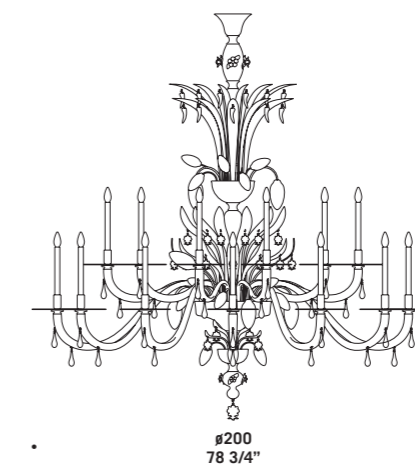

*Structure chromed and painted in black.
For these chandeliers chain and
canopy are not supplied.*

MURICANU CHOCOLATE K24

MURICANU CHOCOLATE A2+1

Muricanu Chocolate

design Roberto Assenza

MURICANU CHOCOLATE A2+1
 3 x max 46W E14
 HSGSB/C/UB
 alogena chiara
 clear halogen
 3 x E14 LED
 LED light bulb