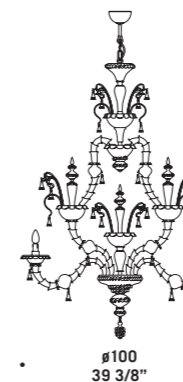

7060 K9
9 x max 46W E14
HSGSB/C/UB
alogeno chiara
clear halogen
9 x E14 LED
LED light bulb

CE

IP 20