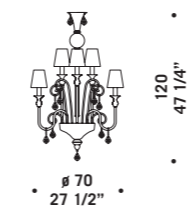

BUGIA K8
8 x max 46W E14
HSGSB/C/UB
alogeno chiara
clear halogen
8 x E14 LED
LED light bulb