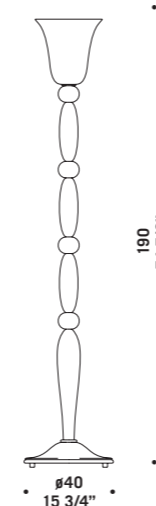

9001 R0
1 x max 205W E27
HSGST/C/UB
alogena chiara
clear halogen
1 x E27 LED
LED light bulb