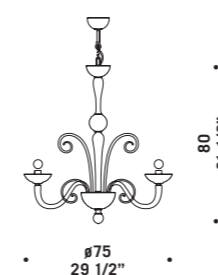

7076 K8
8 x max 46W E14
HSGSP/C/UB
alogena chiara
clear halogen
8 x E14 LED
LED light bulb