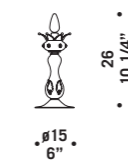

7074 L
1 x max 46W E14
HSGSB/C/UB
alogeno chiara
clear halogen
1 x E14 LED
LED light bulb