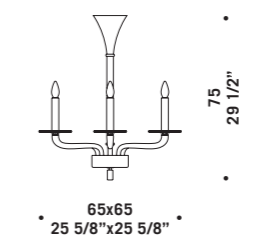

TETRA A3
 3 x max 46W E14
 HSGSB/C/UB
 alogena chiara
 clear halogen
 3 x E14 LED
 LED light bulb

TETRA K8
 8 x max 46W E14
 HSGSB/C/UB
 alogena chiara
 clear halogen
 8 x E14 LED
 LED light bulb

TETRA K8L
 8 x max 46W E14
 HSGSB/C/UB
 alogena chiara
 clear halogen
 8 x E14 LED
 LED light bulb