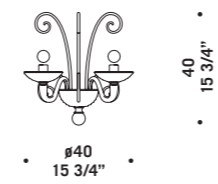

6019 K6
6 x max 46W E14
HSGSB/C/UB
alogeno chiara
clear halogen
6 x E14 LED
LED light bulb

7076 K10

7076

Lampadari ed appliques in colore cristallo.
 Montatura in metallo cromato.
 Chandeliers and wall lamps in clear glass.
 Chromed metal fitting.