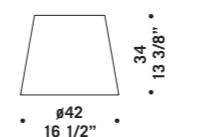

9002
paralume / shade