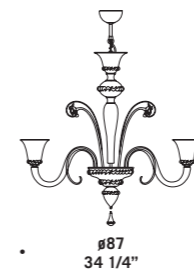

7093 K8
8 x max 46W E14
HSGSB/C/UB
alogeno chiara
clear halogen
8 x E14 LED
LED light bulb

CE

IP 20