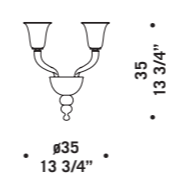

8001 A2
2 x max 46W E14
HSGSP/C/UB
alogeno chiara
clear halogen
2 x E14 LED
LED light bulb