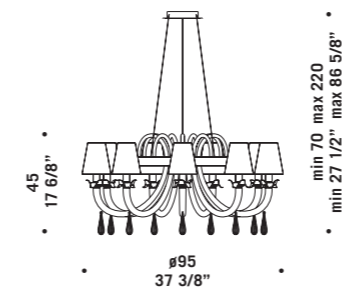

8090 K9
9 x max 46W E14
HSGSB/C/UB
alogena chiara
clear halogen
9 x E14 LED
LED light bulb

MURANO