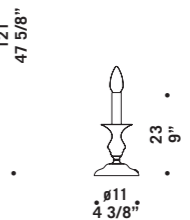

2599 L
1 x max 46W E14
HSGSB/C/UB
alogeno chiara
clear halogen
1 x E14 LED
LED light bulb