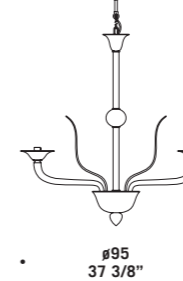

• $\varnothing 95$
37 3/8" •

7077 K10
10 x max 46W E14
HSGSP/C/UB
alogeno chiara
clear halogen
10 x E14 LED
LED light bulb