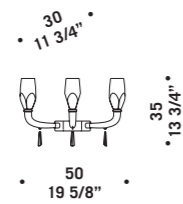

FLUTE K8

Flute

design Hangar Design Group

FLUTE A2
2 x max 33W G9
HSGST/C/UB
alogen a bispina
halogen bi-pin
2 x G9 LED
LED light bulb

FLUTE A3
3 x max 33W G9
HSGST/C/UB
alogen a bispina
halogen bi-pin
3 x G9 LED
LED light bulb