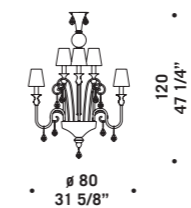

BUGIA K12
12 x max 46W E14
HSGSB/C/UB
alogeno chiara
clear halogen
12 x E14 LED
LED light bulb