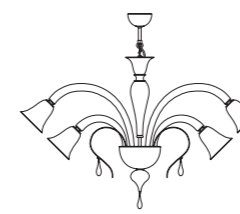

Ø110
43 1/4"

8097 K8+8
16 x max 46W E14
HSGSB/C/UB
alogeno chiara
clear halogen
16 x E14 LED
LED light bulb

CE

IP 20

MURANO