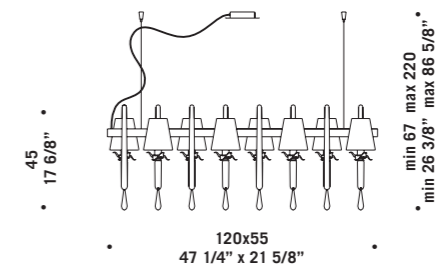

8090 K8
8 x max 46W E14
HSGSB/C/UB
alogena chiara
clear halogen
8 x E14 LED
LED light bulb

MURANO