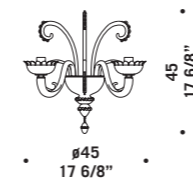

7092 A2
2 x max 46W E14
HSGSB/C/UB
alogeno chiara
clear halogen
2 x E14 LED
LED light bulb

CE

IP 20

LED