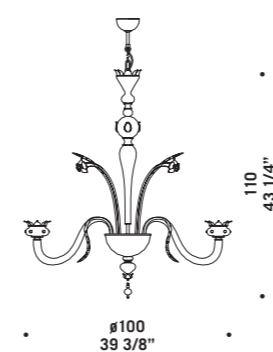

7074 K10
10 x max 46W E14
HSGSB/C/UB
alogeno chiara
clear halogen
10 x E14 LED
LED light bulb