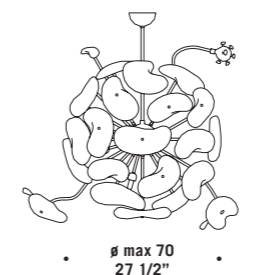

COSMOSPORA K14

COSMOSPORA K47

COSMOSPORA A8/P8

Cosmospora

design Maria Grazia Rosin

COSMOSPORA A8/P8
 8 x max 33W G9
 HSGST/C/UB
 alogena bispina
 halogen bi-pin
 8 x G9 LED
 LED light bulb

COSMOSPORA K14
 14 x max 33W G9
 HSGST/C/UB
 alogena bispina
 halogen bi-pin
 14 x G9 LED
 LED light bulb