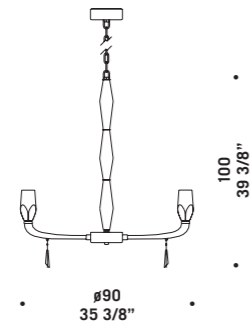

FLUTE K8
8 x max 33W G9
HSGST/C/UB
alogen a bispina
halogen bi-pin
8 x G9 LED
LED light bulb
con catena 30 cm +
rosone
whit 30 cm chain +
canopy