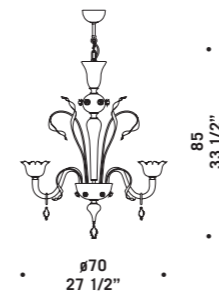

7055 K6
6 x max 46W E14
HSGSB/C/UB
alogeno chiara
clear halogen
6 x E14 LED
LED light bulb

CE

IP20