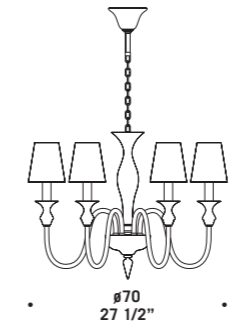

2599 K6 SHADE
6 x max 46W E14
HSGSB/C/UB
alogena chiara
clear halogen
6 x E14 LED
LED light bulb