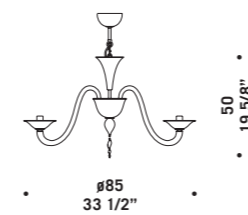

7087 K6
6 x max 46W E14
HSGSP/C/UB
alogeno chiara
clear halogen
6 x E14 LED
LED light bulb