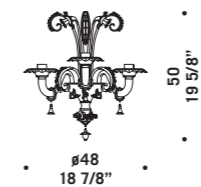

7065 A3
3 x max 46W E14
HSGSB/C/UB
alogeno chiara
clear halogen
3 x E14 LED
LED light bulb