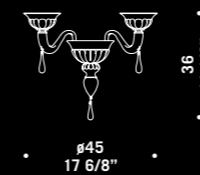

7084 A2
2 x max 46W E14
HSGSB/C/UB
alogena chiara
clear halogen
2 x E14 LED
LED light bulb