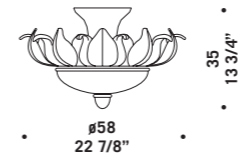

PORTOFINO PO
9 x max 46W E14
HSGSP/C/UB
alogeno chiara
clear halogen
9 x E14 LED
LED light bulb