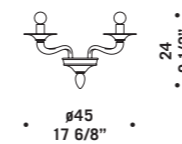

7086

Lampadari ed appliques
in fumé decoro rosso.
Montatura dorata.
*Chandeliers and wall lamps
in "fumé" colour with red decorations.
Gold structure.*

7086 A2
2 x max 46W E14
HSGSP/C/UB
alogeno chiara
clear halogen
2 x E14 LED
LED light bulb

CE

IP 20

MURANO