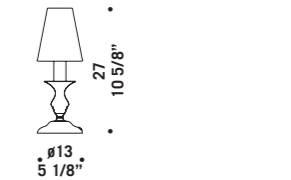

2599 L SHADE
1 x max 46W E14
HSGSB/C/UB
alogena chiara
clear halogen
1 x E14 LED
LED light bulb