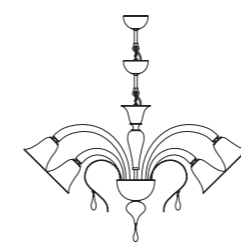

8097

Vetro in cristallo decoro oro.
Montatura dorata.
*Available in clear glass
with gold decorations.
Gold structure.*

8097 K12+8

8097

Ø100
39 3/8"

8097 K6+6
12 x max 46W E14
HSGSB/C/UB
alogeno chiara
clear halogen
12 x E14 LED
LED light bulb