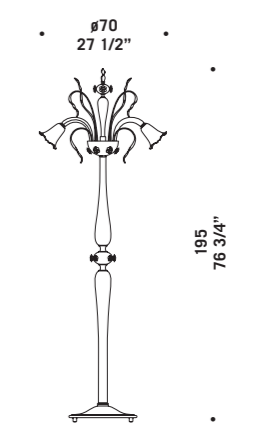

7056 R6
6 x max 30W E14
HSGSP/C/UB
alogeno chiara
clear halogen
6 x E14 LED
LED light bulb