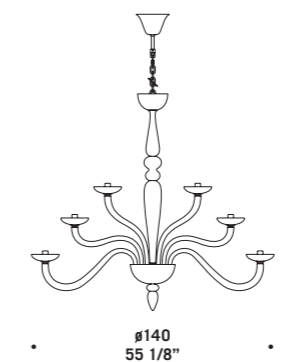

• **8000 K15+10+5**
30 x max 46W E14
HSGSP/C/UB
alogena chiara
clear halogen
30 x E14 LED
LED light bulb