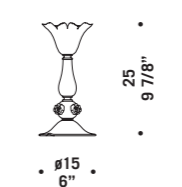

7056 L
1 x max 30W E14
HSGSP/C/UB
alogeno chiara
clear halogen
1 x E14 LED
LED light bulb