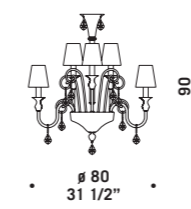

BUGIA KP12
12 x max 46W E14
HSGSB/C/UB
alogeno chiara
clear halogen
12 x E14 LED
LED light bulb