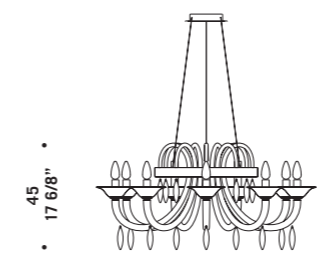

95
37 3/8"

8080 K6
6 x max 46W E14
HSGSB/C/UB
alogeno chiara
clear halogen
6 x E14 LED
LED light bulb

120x55
47 1/4"x21 5/8"

8080 K8
8 x max 46W E14
HSGSB/C/UB
alogeno chiara
clear halogen
8 x E14 LED
LED light bulb