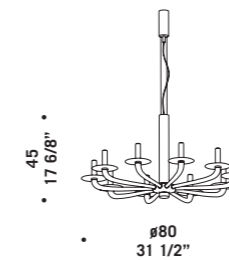

NATURAL K10
10 x max 60W G9
HSGST/C/UB
alogeno bispina
halogen bi-pin
10 x G9 LED
LED light bulb