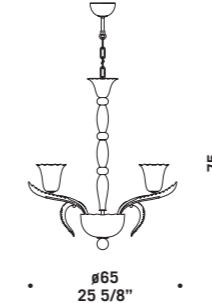

#65
25 5/8" •
• 29 1/2" •
8006 K8
8 x max 46W E14
HSGSP/C/UB
alogena chiara
clear halogen
8 x E14 LED
LED light bulb