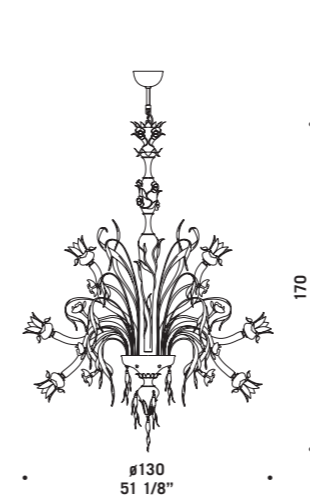

8089

8089 A3
3 x max 30W E14
HSGSP/C/UB
alogena chiara
clear halogen
3 x E14 LED
LED light bulb

8089 K9
9 x max 30W E14
HSGSP/C/UB
alogena chiara
clear halogen
9 x E14 LED
LED light bulb