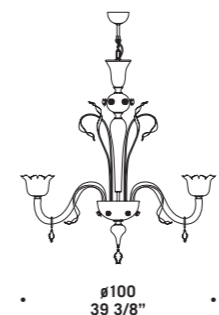

7055 K10
10 x max 46W E14
HSGSB/C/UB
alogeno chiara
clear halogen
10 x E14 LED
LED light bulb

CE

IP20

7055 A2

7055 L

7056 K8

7056

Lampadari, appliques e lumi
in cristallo decoro rubino oro
o cristallo decoro verde oro.
Montatura in metallo verniciato argento.
*Chandeliers, wall and bed-side
lamps in clear glass with ruby/gold
or green/gold decorations.
Painted silver metal fitting.*