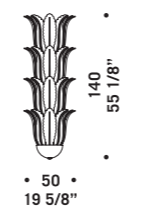

RAPALLO A12
12 x max 46W E14
HSGSP/C/UB
alogena chiara
clear halogen
12 x E14 LED
LED light bulb

CE
⊕
IP 20
UL