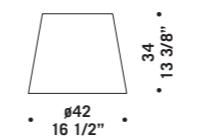

9003
paralume / shade