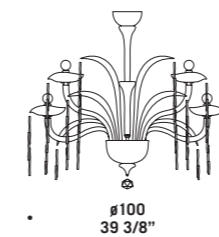

ACQUA K8
8 x max 30W E14
HSGSP/C/UB
alogeno chiara
clear halogen
8 x E14 LED
LED light bulb

CE

IP20

MURANO