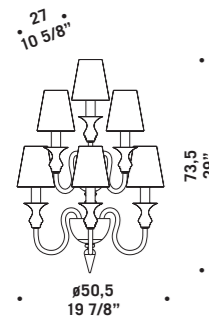

2599 A6 SHADE
6 x max 46W E14
HSGSB/C/UB
alogena chiara
clear halogen
6 x E14 LED
LED light bulb