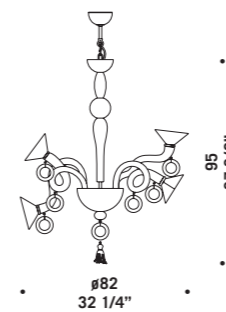

LAGUNA PLANET K8
8 x max 46W E14
HSGSP/C/UB
alogena chiara
clear halogen
8 x E14 LED
LED light bulb

CE

IP20

MURANO