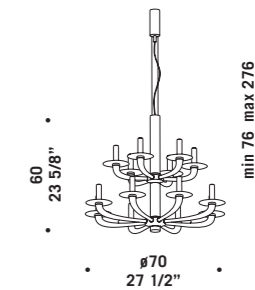

NATURAL KP14
14 x max 60W G9
HSGST/C/UB
alogeno bispina
halogen bi-pin
14 x G9 LED
LED light bulb