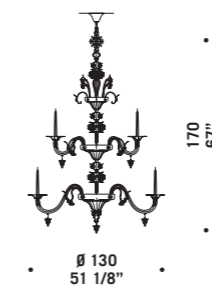

LEVANTE K15+9 LED
77,9W LED 220V
2700°K - 7060lm
bianco caldo
warm white