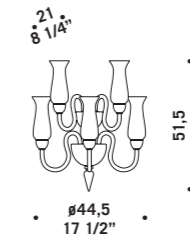

2612 A3+2
5 x max 46W E14
HSGSB/C/UB
alogena chiara
clear halogen
5 x E14 LED
LED light bulb