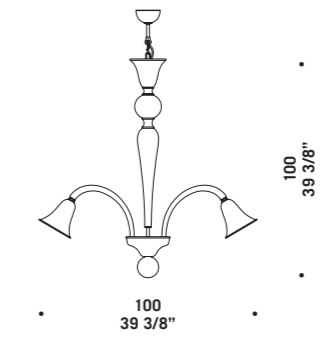

7080 K10
10 x max 46W E14
HSGSP/C/UB
alogena chiara
clear halogen
10 x E14 LED
LED light bulb