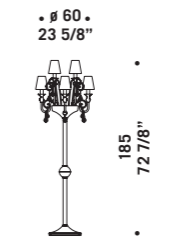

BUGIA R8
8 x max 46W E14
HSGSB/C/UB
alogeno chiara
clear halogen
8 x E14 LED
LED light bulb