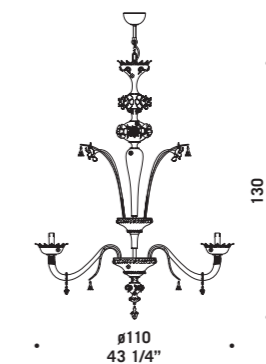

7067 K10
10 x max 46W E14
HSGSB/C/UB
alogena chiara
clear halogen
10 x E14 LED
LED light bulb