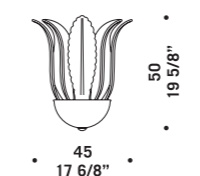

RAPALLO A12

RAPALLO P20

RAPALLO S14

Rapallo

design Roberto Assenza

RAPALLO A2
 2 x max 46W E14
 HSGSP/C/UB
 alogena chiara
 clear halogen
 2 x E14 LED
 LED light bulb

CE
 ⊕
 IP 20
 UL

RAPALLO A3
 3 x max 46W E14
 HSGSP/C/UB
 alogena chiara
 clear halogen
 3 x E14 LED
 LED light bulb