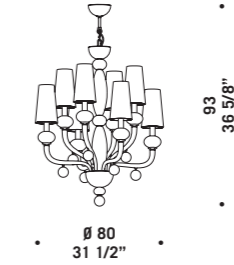

MADemoiselle K20

MADemoiselle K20

Mademoiselle

design Nicola Grandesso

MADemoisELLE A2
 2 x max 46W E14
 HSGSB/C/UB
 alogena chiara
 clear halogen
 2 x E14 LED
 LED light bulb

CE
 IP 20
 MURANO
MADemoisELLE K6
 6 x max 46W E14
 HSGSB/C/UB
 alogena chiara
 clear halogen
 6 x E14 LED
 LED light bulb