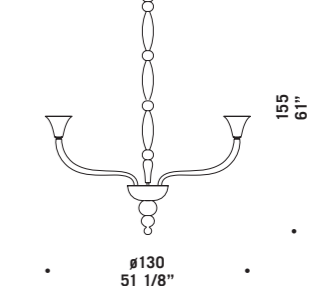

8001 K16
16 x max 46W E14
HSGSP/C/UB
alogeno chiara
clear halogen
16 x E14 LED
LED light bulb