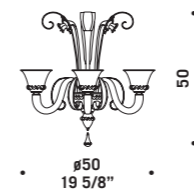

7093 A3
3 x max 46W E14
HSGSB/C/UB
alogeno chiara
clear halogen
3 x E14 LED
LED light bulb

CE

IP 20