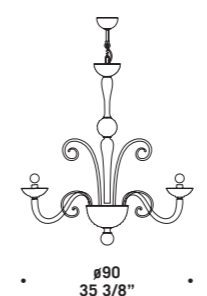

7076 K10
10 x max 46W E14
HSGSP/C/UB
alogena chiara
clear halogen
10 x E14 LED
LED light bulb