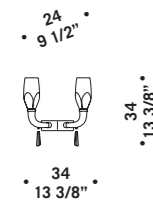

Flute

design Hangar Design Group

FLUTE A2
2 x max 33W G9
HSGST/C/UB
alogen a bispina
halogen bi-pin
2 x G9 LED
LED light bulb