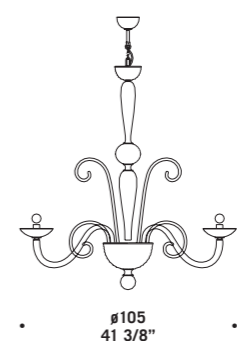

7076 K12
12 x max 46W E14
HSGSP/C/UB
alogena chiara
clear halogen
12 x E14 LED
LED light bulb