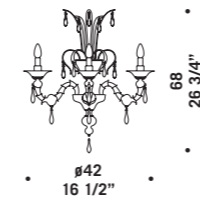

6099 A3
3 x max 46W E14
HSGSB/C/UB
alogena chiara
clear halogen
3 x E14 LED
LED light bulb