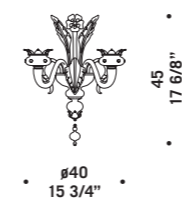

7074 A2
2 x max 46W E14
HSGSB/C/UB
alogeno chiara
clear halogen
2 x E14 LED
LED light bulb