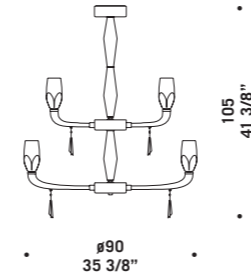

FLUTE K14
14 x max 33W G9
HSGST/C/UB
alogen a bispina
halogen bi-pin
14 x G9 LED
LED light bulb
con catena +
rosone non fornito
chain and
canopy are not supplied