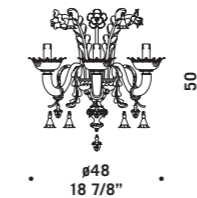

7067 A3
3 x max 46W E14
HSGSB/C/UB
alogena chiara
clear halogen
3 x E14 LED
LED light bulb