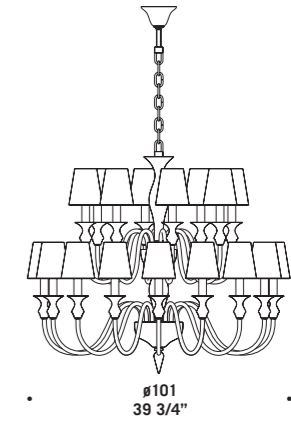

2599 K16+8 SHADE
24 x max 46W E14
HSGSB/C/UB
alogena chiara
clear halogen
24 x E14 LED
LED light bulb