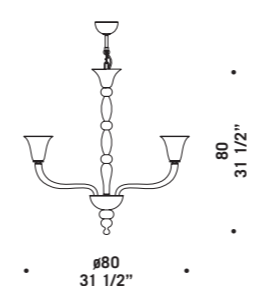

8001 K6
6 x max 46W E14
HSGSP/C/UB
alogeno chiara
clear halogen
6 x E14 LED
LED light bulb