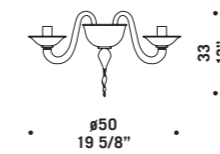

7087 A2
2 x max 46W E14
HSGSP/C/UB
alogeno chiara
clear halogen
2 x E14 LED
LED light bulb