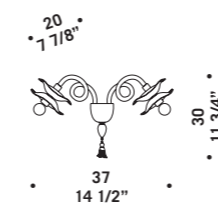

VENEGIANO A2
2 x max 46W E14
HSGSP/C/UB
alogena chiara
clear halogen
2 x E14 LED
LED light bulb

CE

IP 20

MURANO