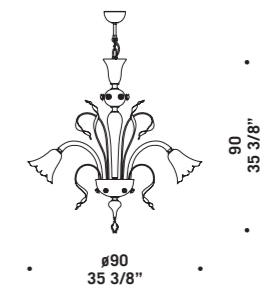

7056 K8
8 x max 30W E14
HSGSP/C/UB
alogeno chiara
clear halogen
8 x E14 LED
LED light bulb