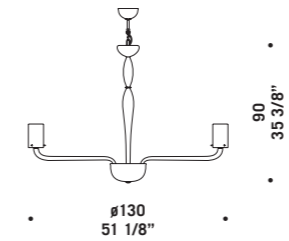

GLACÉ K16
16 x max 46W E14
HSGSP/C/UB
alogena chiara
clear halogen
16 x max 60W E14
HSGST/C/UB
alogena chiara
clear halogen
16 x E14 LED
LED light bulb

CE

IP 20

MURANO