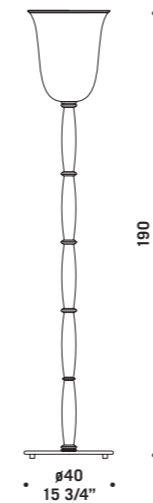

9003 R0
1 x max 205W E27
HSGST/C/UB
alogeno chiara
clear halogen
1 x E27 LED
LED light bulb