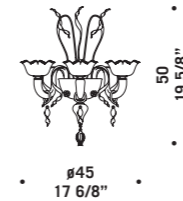

7055 A3
3 x max 46W E14
HSGSB/C/UB
alogeno chiara
clear halogen
3 x E14 LED
LED light bulb

CE

IP20