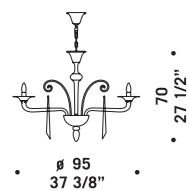

6012

design Francesco Dei Rossi

Vetro disponibile nei colori: cristallo con montatura cromata, cristallo foglia oro con montatura dorata, nero con montatura in metallo laccato nero lucido, lattimo con montatura in metallo laccato bianco lucido.
Glass available in the following colours: clear glass with chromed structure, clear glass+gold leaf with gold structure, black glass with polished black lacquered metal structure, milkwhite glass with polished white lacquered metal structure.

6012 K8
8 x max 46W E14
HSGSB/C/UB
alogeno chiara
clear halogen
8 x E14 LED
LED light bulb