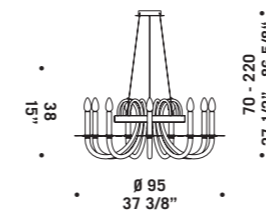

VIVACE K9
9 x max 46W E14
HSGST/C/UB
alogeno chiara
clear halogen
9 x E14 LED
LED light bulb