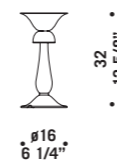

7094 L
1 x max 46W E14
HSGSP/C/UB
alogeno chiara
clear halogen
1 x E14 LED
LED light bulb