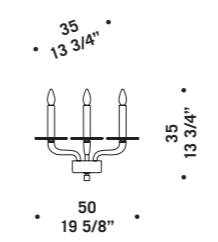

TETRA A3
 3 x max 46W E14
 HSGSB/C/UB
 alogena chiara
 clear halogen
 3 x E14 LED
 LED light bulb

TETRA K8
 8 x max 46W E14
 HSGSB/C/UB
 alogena chiara
 clear halogen
 8 x E14 LED
 LED light bulb

TETRA K8L
 8 x max 46W E14
 HSGSB/C/UB
 alogena chiara
 clear halogen
 8 x E14 LED
 LED light bulb