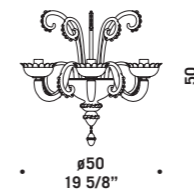

7092 A3
3 x max 46W E14
HSGSB/C/UB
alogeno chiara
clear halogen
3 x E14 LED
LED light bulb

CE

IP 20

LED