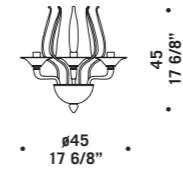

7077 K6

7077 A2

7077 A2

7077

• $\varnothing 40$
15 3/4" •

7077 A2
2 x max 46W E14
HSGSP/C/UB
alogeno chiara
clear halogen
2 x E14 LED
LED light bulb

• $\varnothing 45$
17 6/8" •

7077 A3
3 x max 46W E14
HSGSP/C/UB
alogeno chiara
clear halogen
3 x E14 LED
LED light bulb