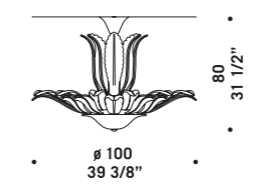

RAPALLO S14
14 x max 46W E14
HSGSP/C/UB
alogena chiara
clear halogen
14 x E14 LED
LED light bulb

CE
⊕
IP 20
UL