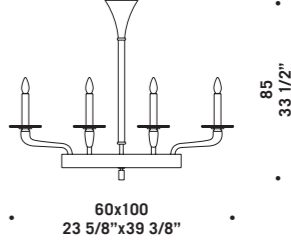

TETRA A3
 3 x max 46W E14
 HSGSB/C/UB
 alogena chiara
 clear halogen
 3 x E14 LED
 LED light bulb

TETRA K8
 8 x max 46W E14
 HSGSB/C/UB
 alogena chiara
 clear halogen
 8 x E14 LED
 LED light bulb

TETRA K8L
 8 x max 46W E14
 HSGSB/C/UB
 alogena chiara
 clear halogen
 8 x E14 LED
 LED light bulb