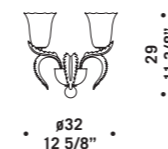

#32
12 5/8" •
• 11 3/8" •
8006 A2
2 x max 46W E14
HSGSP/C/UB
alogena chiara
clear halogen
2 x E14 LED
LED light bulb