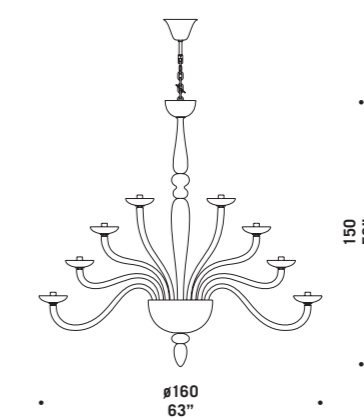

• **8000 K18+12+6+6**
42 x max 46W E14
HSGSP/C/UB
alogena chiara
clear halogen
42 x E14 LED
LED light bulb