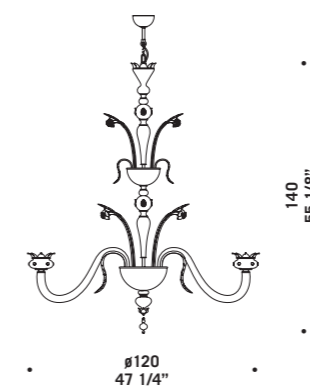

7074 K12
12 x max 46W E14
HSGSB/C/UB
alogeno chiara
clear halogen
12 x E14 LED
LED light bulb