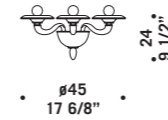

8002 A3
3 x max 46W E14
HSGSP/C/UB
alogena chiara
clear halogen
3 x E14 LED
LED light bulb