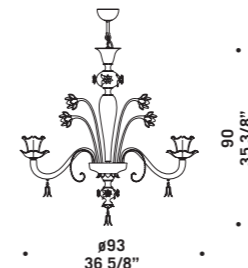

8004 K8
8 x max 46W E14
HSGSB/C/UB
alogena chiara
clear halogen
8 x E14 LED
LED light bulb