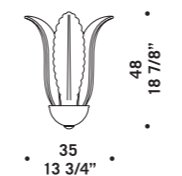

RAPALLO A12

RAPALLO P20

RAPALLO S14

Rapallo

design Roberto Assenza

RAPALLO A2
 2 x max 46W E14
 HSGSP/C/UB
 alogena chiara
 clear halogen
 2 x E14 LED
 LED light bulb

CE
 ⊕
 IP 20
 UL

RAPALLO A3
 3 x max 46W E14
 HSGSP/C/UB
 alogena chiara
 clear halogen
 3 x E14 LED
 LED light bulb