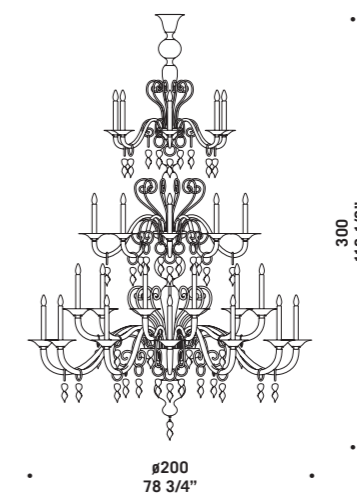

SARA K42
42 x max 46W E14
HSGSB/C/UB
alogeno chiara
clear halogen
42 x E14 LED
LED light bulb