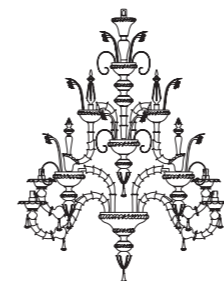

Ø120
47 1/4"

7061 K6+3
9 x max 46W E14
HSGSB/C/UB
alogeno chiara
clear halogen
9 x E14 LED
LED light bulb

IP 20

MURANO