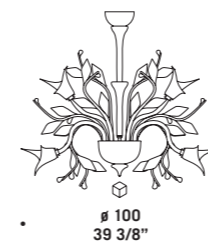

TERRA K8
8 x max 46W E14
HSGSB/C/UB
alogeno chiara
clear halogen
8 x E14 LED
LED light bulb

CE

IP 20

MURANO