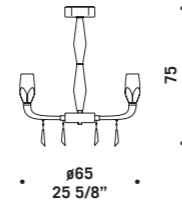

FLUTE K8

Flute

design Hangar Design Group

FLUTE A2
2 x max 33W G9
HSGST/C/UB
alogen a bispina
halogen bi-pin
2 x G9 LED
LED light bulb

FLUTE A3
3 x max 33W G9
HSGST/C/UB
alogen a bispina
halogen bi-pin
3 x G9 LED
LED light bulb