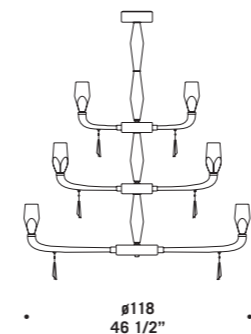

FLUTE K26
26 x max 33W G9
HSGST/C/UB
alogen a bispina
halogen bi-pin
26 x G9 LED
LED light bulb
con catena +
rosone non fornito
chain and
canopy are not supplied