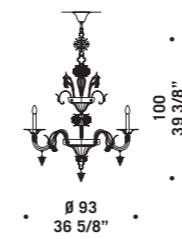

LEVANTE K9
9 x max 46W E14
HSGSB/C/UB
alogena chiara
clear halogen
9 x E14 LED
LED light bulb