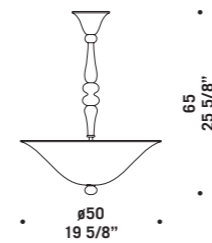

9002 SO
3 x max 77W E27
HSGSA/C/UB
alogeno chiara
clear halogen
3 x E27 LED
LED light bulb