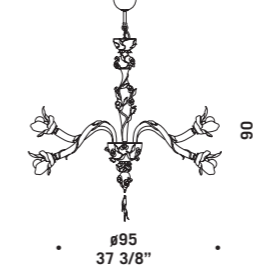

8007 K8
8 x max 30W E14
HSGSP/C/UB
alogena chiara
clear halogen
8 x E14 LED
LED light bulb