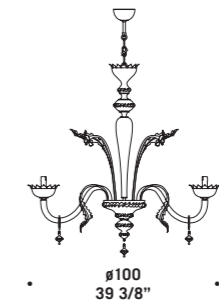

8099 K10
10 x max 46W E14
HSGSB/C/UB
alogeno chiara
clear halogen
10 x E14 LED
LED light bulb