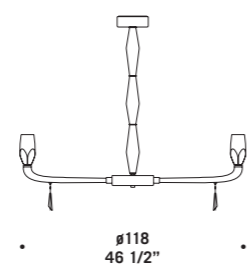

FLUTE K12
12 x max 33W G9
HSGST/C/UB
alogen a bispina
halogen bi-pin
12 x G9 LED
LED light bulb
con catena +
rosone non fornito
chain and
canopy are not supplied