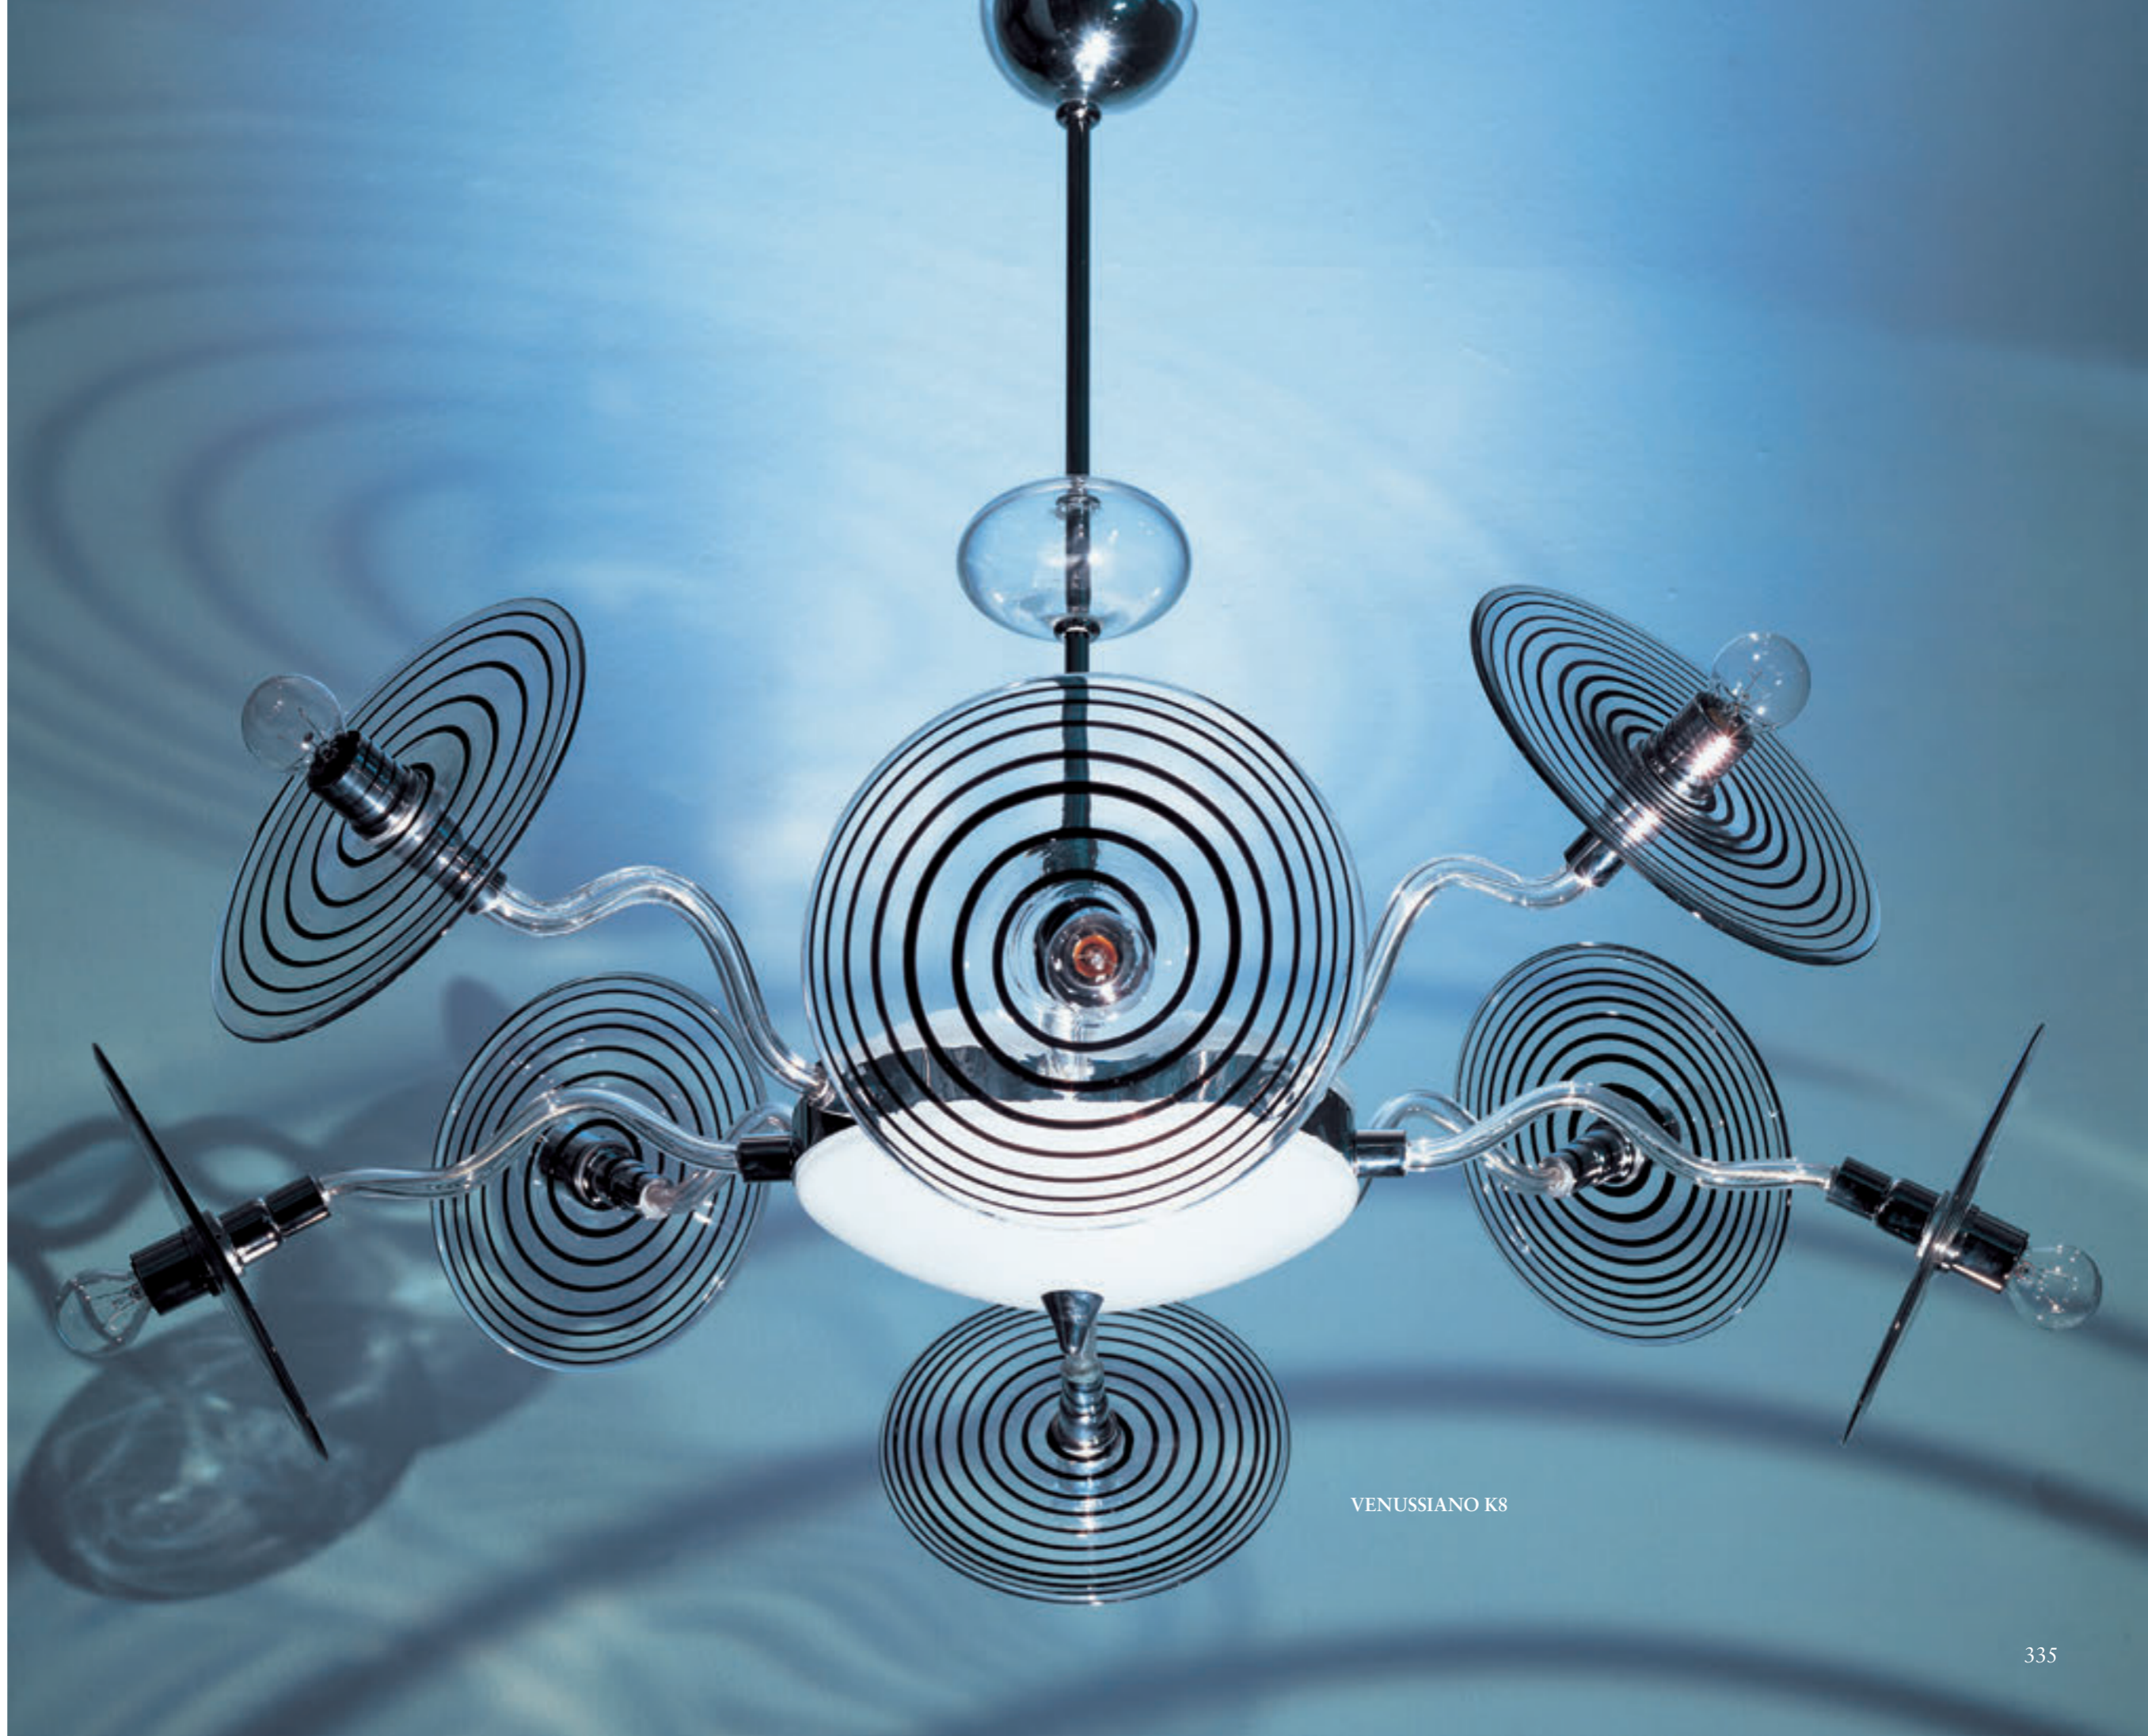

Venussiano

design Maria Grazia Rosin

Lampadario in rosso cristallo decori neri o in
cristallo decori neri.
Montatura in metallo cromato.
I lampadari non sono forniti di
prolungamento catena con rosone.
*Chandeliers in red clear glass with black
decorations or in clear glass with black
decorations. Chromed metal fitting.
For these chandeliers chain
and canopy are not supplied.*

VENUSSIANO K8