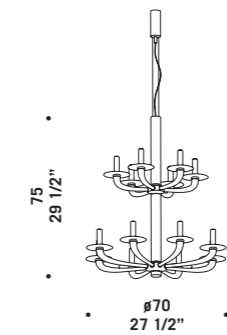

NATURAL K14
14 x max 60W G9
HSGST/C/UB
alogeno bispina
halogen bi-pin
14 x G9 LED
LED light bulb