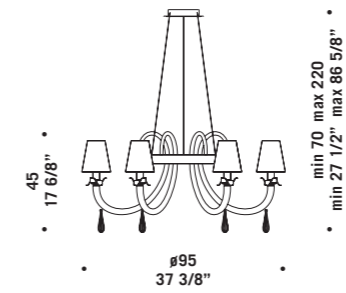

8090 K8

8090 K12

8090 K6

8090

design Francesco Dei Rossi

8090 A1
 1 x max 46W E14
 HSGSB/C/UB
 alogena chiara
 clear halogen
 1 x E14 LED
 LED light bulb

MURANO

8090 K6
 6 x max 46W E14
 HSGSB/C/UB
 alogena chiara
 clear halogen
 6 x E14 LED
 LED light bulb