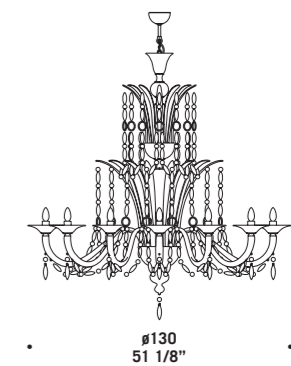

• $\varnothing 130$
51 1/8"

6009 K12
12 x max 46W E14
HSGSB/C/UB
alogeno chiara
clear halogen
12 x E14 LED
LED light bulb