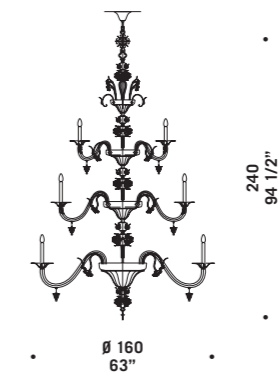

LEVANTE K21+15+9
45 x max 46W E14
HSGSB/C/UB
alogena chiara
clear halogen
45 x E14 LED
LED light bulb