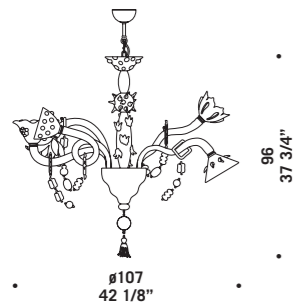

MURANO

LAGUNA PLANET K8
 8 x max 46W E14
 HSGSP/C/UB
 alogena chiara
clear halogen
 8 x E14 LED
LED light bulb

CE

IP20

MURANO

Organioptical

design Maria Grazia Rosin

Lampadario in nero
e bianco.
Montatura in metallo cromato.
*Chandeliers in black
and white.
Chromed metal fitting.*