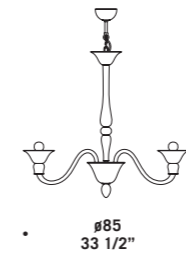

7083 K8
8 x max 46W E14
HSGSP/C/UB
alogeno chiara
clear halogen
8 x E14 LED
LED light bulb