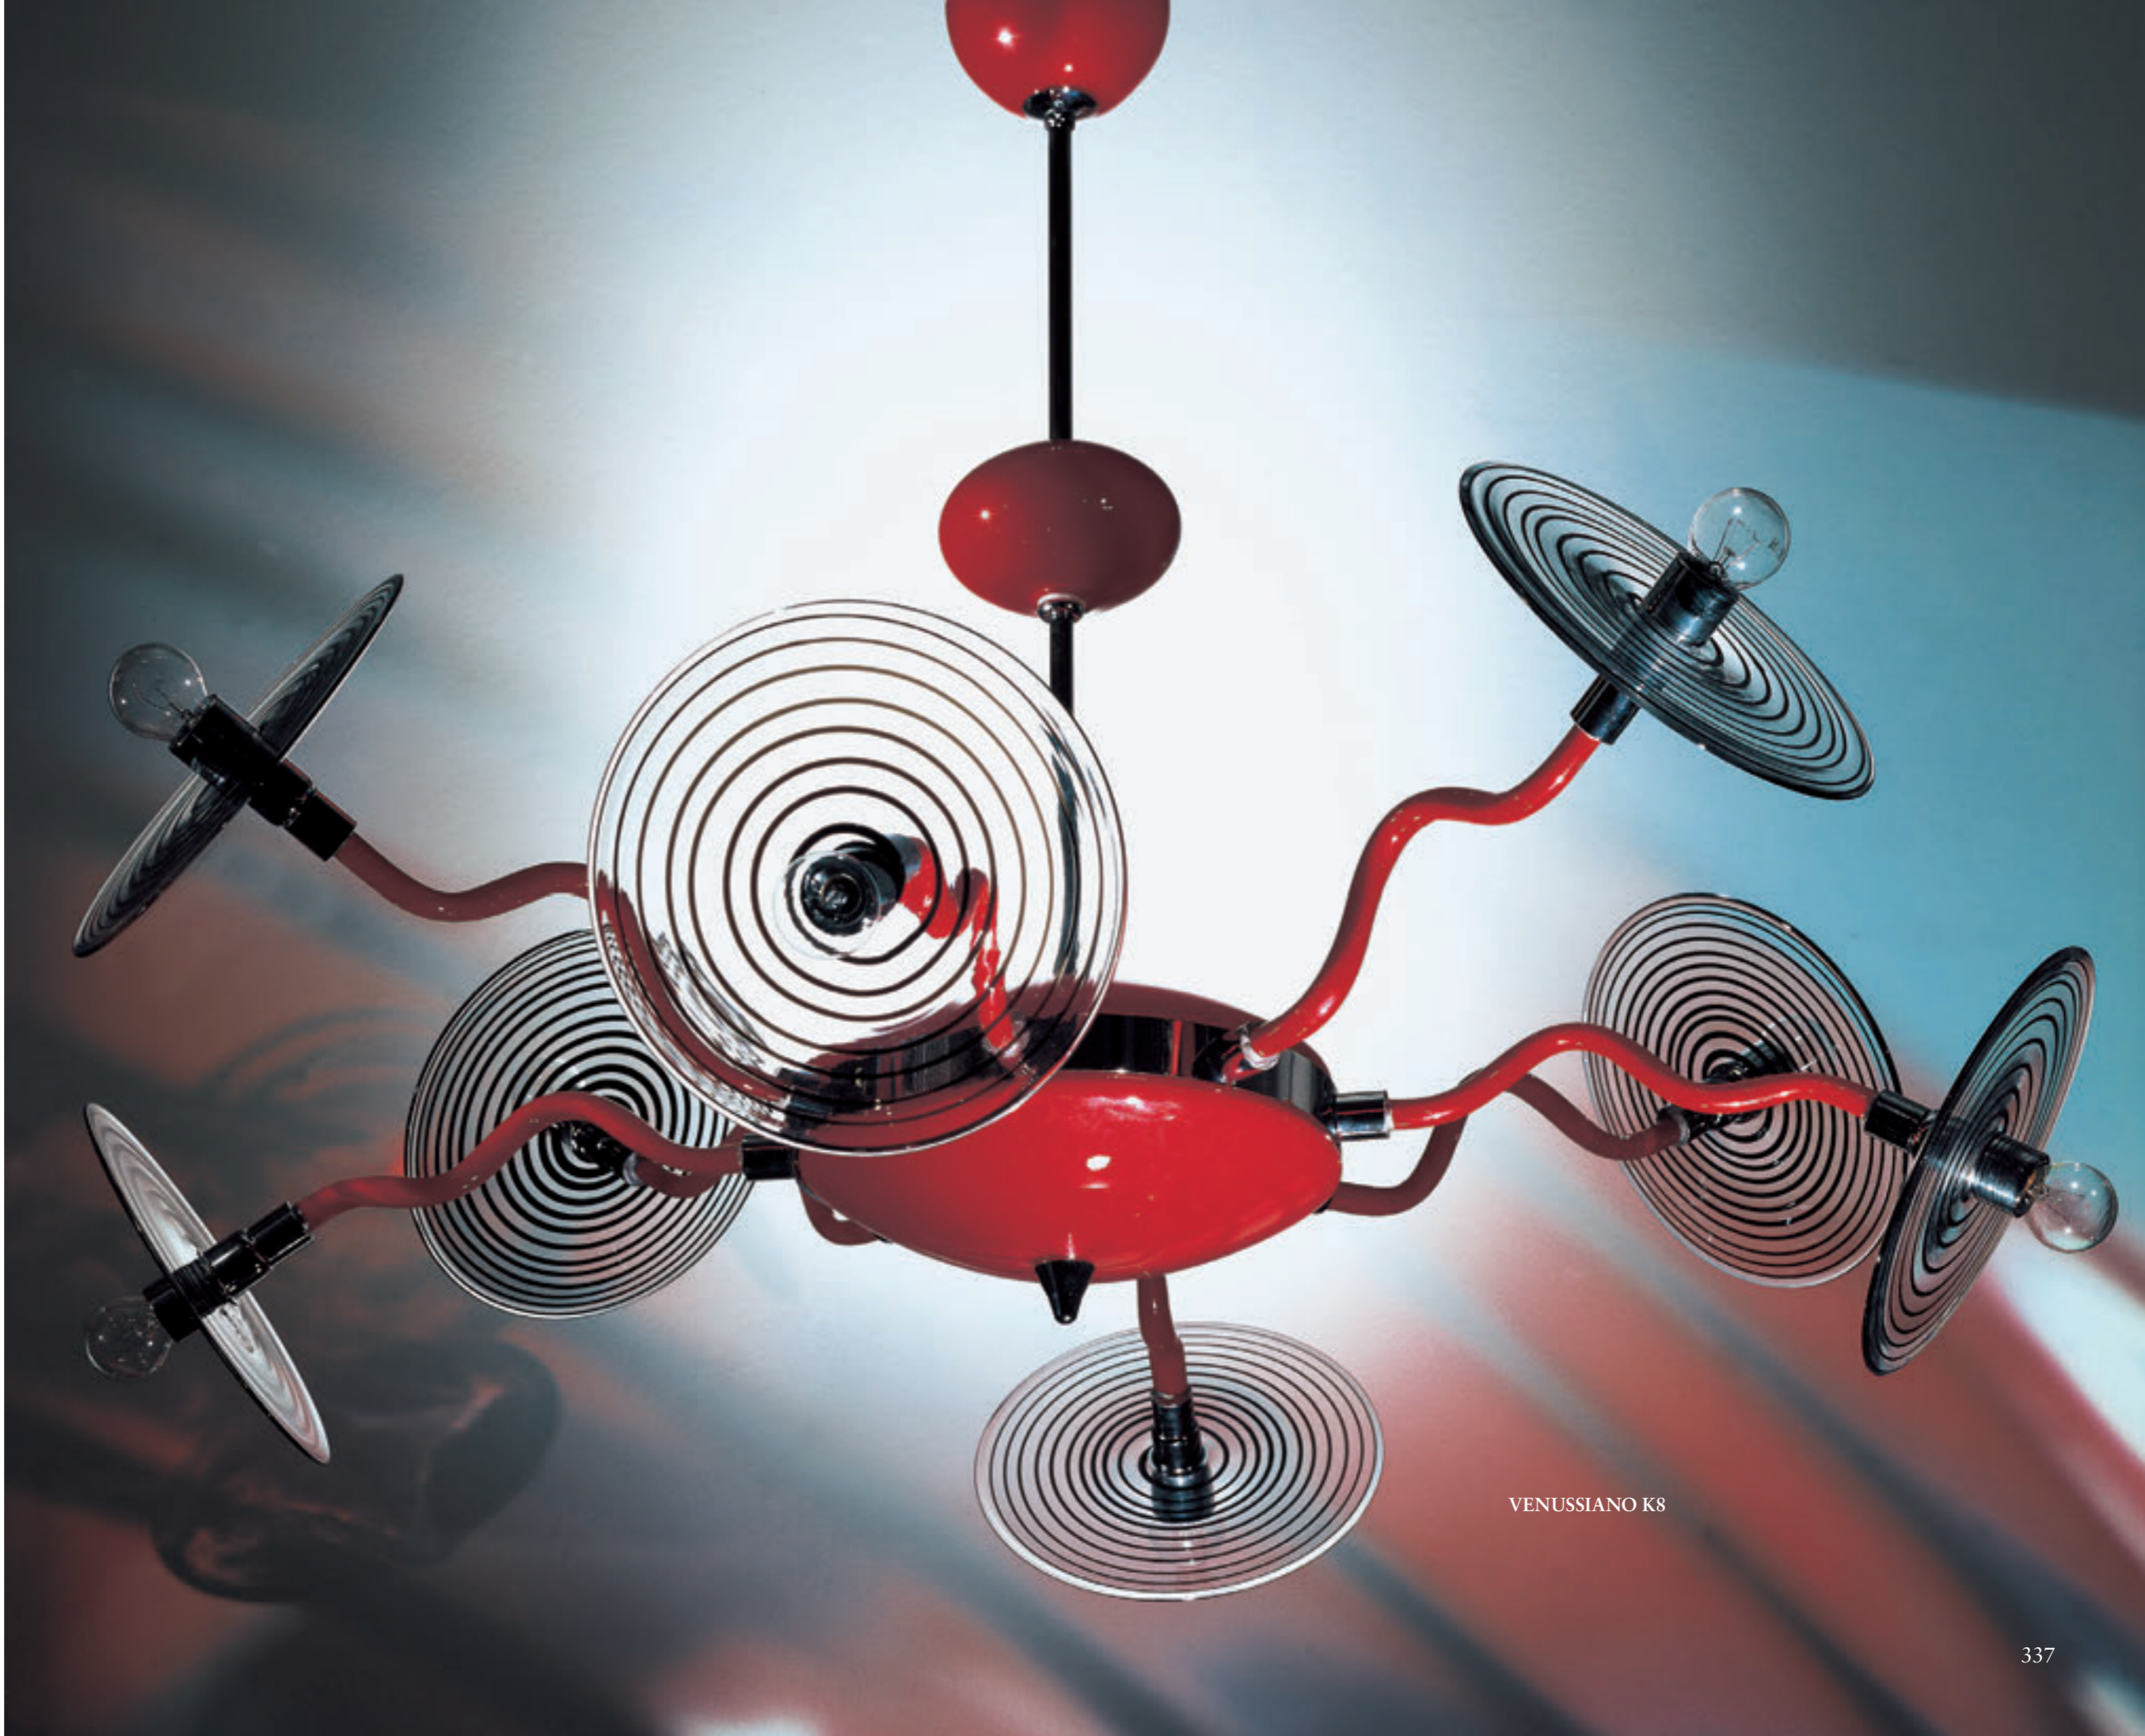

Venussiano

design Maria Grazia Rosin

VENUSSIANO K8
8 x max 46W E14
HSGSP/C/UB
alogeno chiara
clear halogen
8 x E14 LED
LED light bulb

VENUSSIANO K8