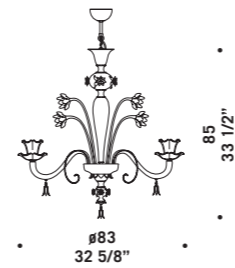

8004 K6
6 x max 46W E14
HSGSB/C/UB
alogena chiara
clear halogen
6 x E14 LED
LED light bulb