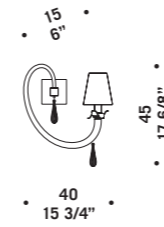

8090 A1
1 x max 46W E14
HSGSB/C/UB
alogena chiara
clear halogen
1 x E14 LED
LED light bulb

MURANO