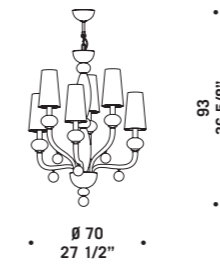

MADemoiselle K20

MADemoiselle K20

Mademoiselle

design Nicola Grandesso

MADemoisELLE A2
 2 x max 46W E14
 HSGSB/C/UB
 alogena chiara
 clear halogen
 2 x E14 LED
 LED light bulb

CE
 IP 20
 MURANO
MADemoisELLE K6
 6 x max 46W E14
 HSGSB/C/UB
 alogena chiara
 clear halogen
 6 x E14 LED
 LED light bulb