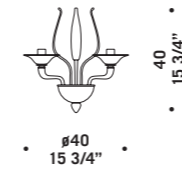

7077 K6

7077 A2

7077 A2

7077

• $\varnothing 40$
15 3/4" •

7077 A2
2 x max 46W E14
HSGSP/C/UB
alogeno chiara
clear halogen
2 x E14 LED
LED light bulb

• $\varnothing 45$
17 6/8" •

7077 A3
3 x max 46W E14
HSGSP/C/UB
alogeno chiara
clear halogen
3 x E14 LED
LED light bulb