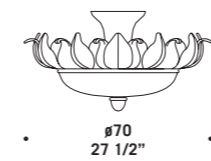

PORTOFINO P1
12 x max 46W E14
HSGSP/C/UB
alogeno chiara
clear halogen
12 x E14 LED
LED light bulb