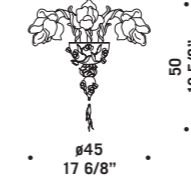

8007 A3
3 x max 30W E14
HSGSP/C/UB
alogena chiara
clear halogen
3 x E14 LED
LED light bulb