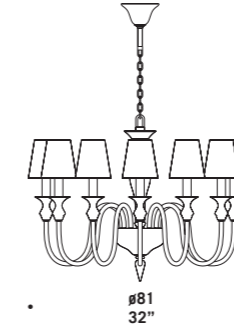

2599 K12 SHADE
12 x max 46W E14
HSGSB/C/UB
alogena chiara
clear halogen
12 x E14 LED
LED light bulb