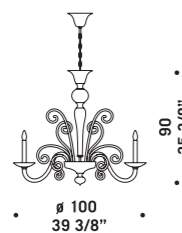

6015 K8
8 x max 46W E14
HSGSB/C/UB
alogeno chiara
clear halogen
8 x E14 LED
LED light bulb

CE

IP20