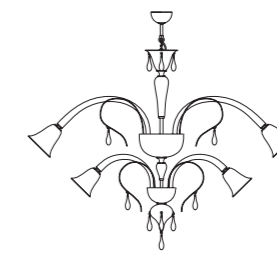

Ø140
55 1/8"

8097 K12+8
20 x max 46W E14
HSGSB/C/UB
alogeno chiara
clear halogen
20 x E14 LED
LED light bulb

CE

IP 20

MURANO