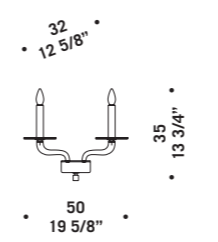

TETRA A2
2 x max 46W E14
HSGSB/C/UB
alogena chiara
clear halogen
2 x E14 LED
LED light bulb