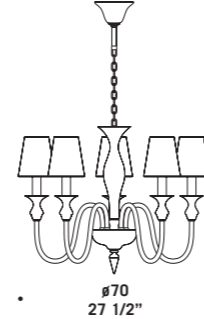

2599 K5 SHADE
5 x max 46W E14
HSGSB/C/UB
alogena chiara
clear halogen
5 x E14 LED
LED light bulb