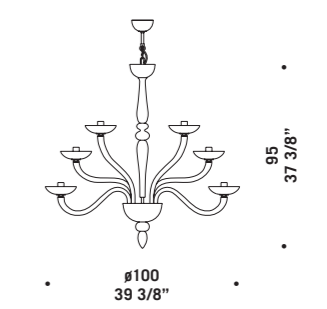

• **8000 K6+3+3**
12 x max 46W E14
HSGSP/C/UB
alogena chiara
clear halogen
12 x E14 LED
LED light bulb