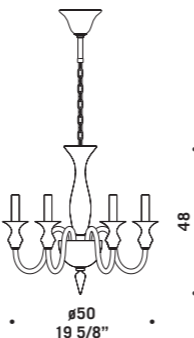

2599 KP6
6 x max 46W E14
HSGSB/C/UB
alogeno chiara
clear halogen
6 x E14 LED
LED light bulb