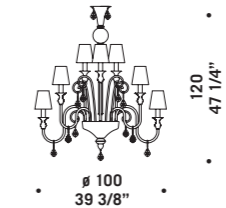

BUGIA K16
16 x max 46W E14
HSGSB/C/UB
alogeno chiara
clear halogen
16 x E14 LED
LED light bulb