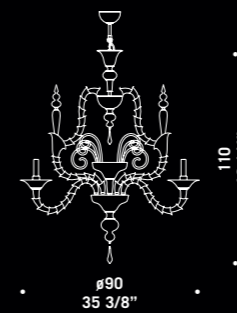

VIVALDI K6
6 x max 46W E14
HSGSB/C/UB
alogena chiara
clear halogen
+3 x max 20W G9
HSGST/C/UB
alogena bispina
halogen bi-pin
6 x E14 LED
LED light bulb
+3 x G9 LED
LED light bulb