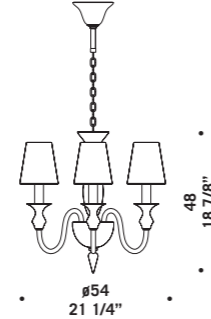

2599 KP3 SHADE
3 x max 46W E14
HSGSB/C/UB
alogena chiara
clear halogen
3 x E14 LED
LED light bulb