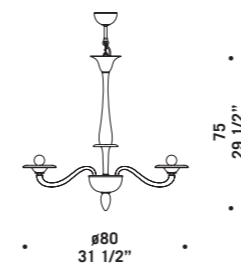

8002 K8

8002 K8

8002

8002 A2
 2 x max 46W E14
 HSGSP/C/UB
 alogena chiara
clear halogen
 2 x E14 LED
 LED light bulb

8002 A3
 3 x max 46W E14
 HSGSP/C/UB
 alogena chiara
clear halogen
 3 x E14 LED
 LED light bulb