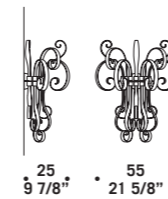

Ciocca

design Francesco Dei Rossi

CIOCCA A1
1 x max 60W G9
HSGST/C/UB
alogen a bispina
halogen bi-pin
1 x G9 LED
LED light bulb