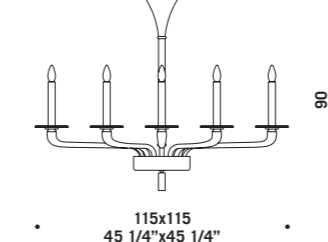

TETRA K16
16 x max 46W E14
HSGSB/C/UB
alogena chiara
clear halogen
16 x E14 LED
LED light bulb