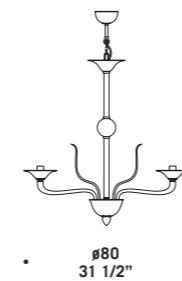

• $\varnothing 80$
31 1/2" •

7077 K8
8 x max 46W E14
HSGSP/C/UB
alogeno chiara
clear halogen
8 x E14 LED
LED light bulb