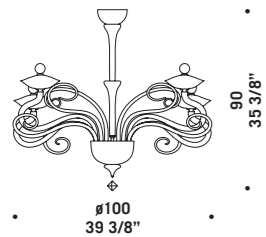

ACQUA K8
8 x max 30W E14
HSGSP/C/UB
alogeno chiara
clear halogen
8 x E14 LED
LED light bulb

CE

IP20

MURANO

Aria

design Roberto Assenza - Francesco Dei Rossi

Lampadario in vetro con foglia d'oro
nei colori: cristallo e viola chiaro.
Montatura in metallo verniciato oro.
*Glass chandelier with gold leaf available
in the following colours: clear glass
and light violet.
Painted gold metal fitting.*