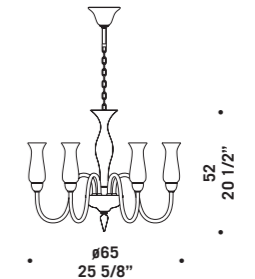

2612 K6
6 x max 46W E14
HSGSB/C/UB
alogena chiara
clear halogen
6 x E14 LED
LED light bulb