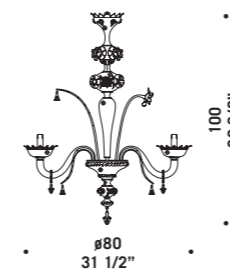

7067 K6
6 x max 46W E14
HSGSB/C/UB
alogena chiara
clear halogen
6 x E14 LED
LED light bulb