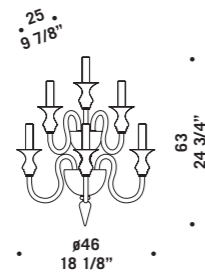

2599 A6
6 x max 46W E14
HSGSB/C/UB
alogeno chiara
clear halogen
6 x E14 LED
LED light bulb