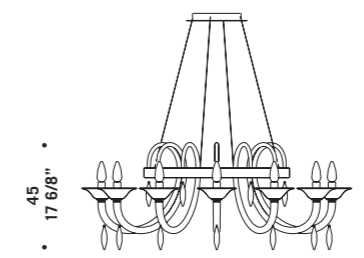

112
44 7/8"

8080 K12
12 x max 46W E14
HSGSB/C/UB
alogeno chiara
clear halogen
12 x E14 LED
LED light bulb