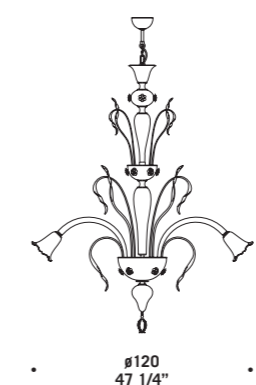

7056 K12
12 x max 30W E14
HSGSP/C/UB
alogeno chiara
clear halogen
12 x E14 LED
LED light bulb