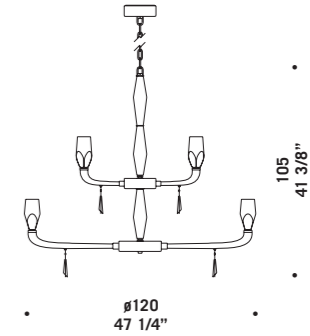

FLUTE K18
18 x max 33W G9
HSGST/C/UB
alogen a bispina
halogen bi-pin
18 x G9 LED
LED light bulb
con catena 30 cm +
rosone
whit 30 cm chain +
canopy