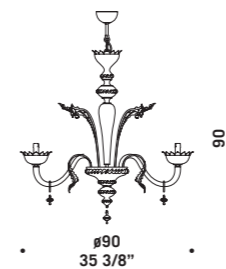

8099 K8
8 x max 46W E14
HSGSB/C/UB
alogeno chiara
clear halogen
8 x E14 LED
LED light bulb