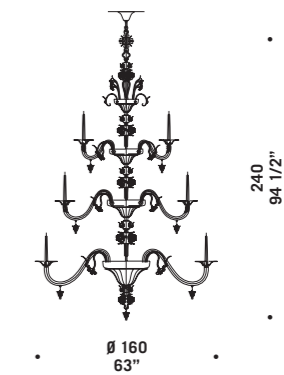

LEVANTE K21+15+9 LED
155,9W LED 220V
2700°K - 14200lm
bianco caldo
warm white