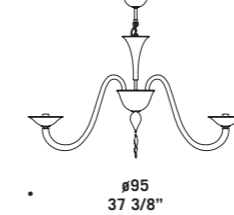

7087 K8
8 x max 46W E14
HSGSP/C/UB
alogeno chiara
clear halogen
8 x E14 LED
LED light bulb