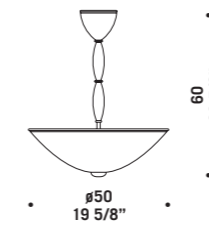

9003 S0
3 x max 77W E27
HSGSA/C/UB
alogeno chiara
clear halogen
3 x E27 LED
LED light bulb