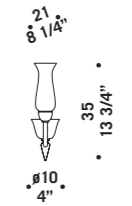

2612 K8

2612 K6

2612 A3+2

2612

2612 A1
 1 x max 46W E14
 HSGSB/C/UB
 alogena chiara
 clear halogen
 1 x E14 LED
 LED light bulb

2612 A2
 2 x max 46W E14
 HSGSB/C/UB
 alogena chiara
 clear halogen
 2 x E14 LED
 LED light bulb