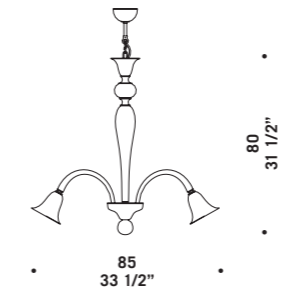

7080 A3

7080 A2
 2 x max 46W E14
 HSGSP/C/UB
 alogena chiara
clear halogen
 2 x E14 LED
LED light bulb

7080 A3
 3 x max 46W E14
 HSGSP/C/UB
 alogena chiara
clear halogen
 3 x E14 LED
LED light bulb

7080 K6
 6 x max 46W E14
 HSGSP/C/UB
 alogena chiara
clear halogen
 6 x E14 LED
LED light bulb