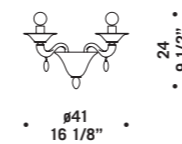

7081 A2
2 x max 46W E14
HSGSP/C/UB
alogeno chiara
clear halogen
2 x E14 LED
LED light bulb