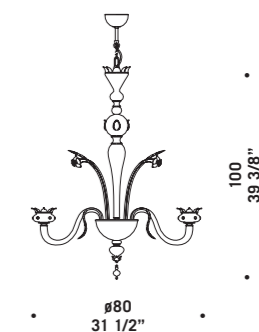

7074 K8
8 x max 46W E14
HSGSB/C/UB
alogeno chiara
clear halogen
8 x E14 LED
LED light bulb