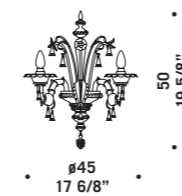

7061 K8+4
12 x max 46W E14
HSGSB/C/UB
alogeno chiara
clear halogen
12 x E14 LED
LED light bulb

IP 20

MURANO

7063 K6

7063

Lampadari ed appliques
in colore cristallo.
Montatura in metallo verniciato argento.
*Chandeliers and wall lamps
in clear glass.
Painted silver metal fitting.*