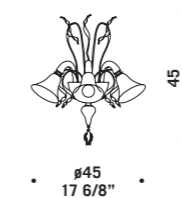

7056 A3
3 x max 30W E14
HSGSP/C/UB
alogeno chiara
clear halogen
3 x E14 LED
LED light bulb