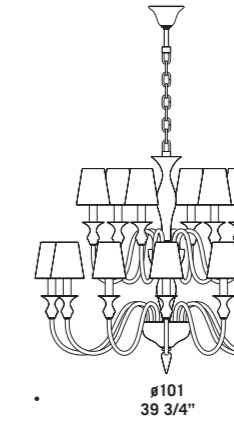

2599 K12+6 SHADE
18 x max 46W E14
HSGSB/C/UB
alogena chiara
clear halogen
18 x E14 LED
LED light bulb