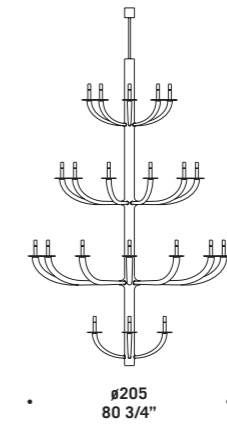

SUPERNATURAL K36
36 x max 60W E14
HSGST/C/UB
alogeno chiara
clear halogen
36 x E14 LED
LED light bulb