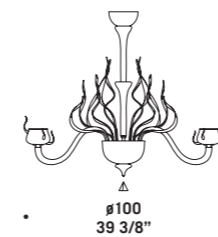

FUOCO K8
8 x max 30W E14
HSGSP/C/UB
alogena chiara
clear halogen
8 x E14 LED
LED light bulb

CE

IP 20

MURANO