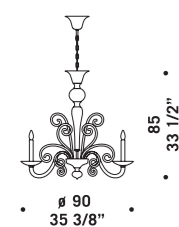

6015

design Roberto Assenza

Vetro disponibile nei colori: cristallo con montatura cromata, cristallo foglia oro con montatura dorata, nero con montatura in metallo laccato nero lucido, lattimo con montatura in metallo laccato bianco lucido.
Glass available in the following colours: clear glass with chromed structure, clear glass+gold leaf with gold structure, black glass with polished black lacquered metal structure, milkwhite glass with polished white lacquered metal structure.

6015 K6
6 x max 46W E14
HSGSB/C/UB
alogeno chiara
clear halogen
6 x E14 LED
LED light bulb

CE

IP20