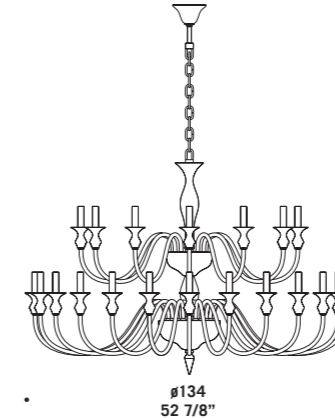

2599 K24+12
36 x max 46W E14
HSGSB/C/UB
alogeno chiara
clear halogen
36 x E14 LED
LED light bulb