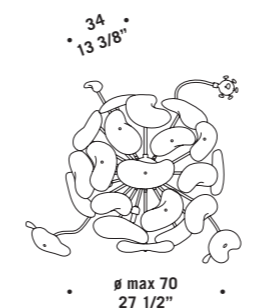

COSMOSPORA A8/P8
8 x max 33W G9
HSGST/C/UB
alogena bispina
halogen bi-pin
8 x G9 LED
LED light bulb