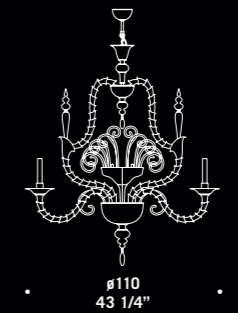

VIVALDI K9
9 x max 46W E14
HSGSB/C/UB
alogena chiara
clear halogen
+6 x max 20W G9
HSGST/C/UB
alogena bispina
halogen bi-pin
9 x E14 LED
LED light bulb
+6 x G9 LED
LED light bulb