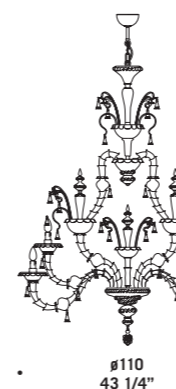

7060 K9+3
12 x max 46W E14
HSGST/C/UB
alogeno chiara
clear halogen
12 x E14 LED
LED light bulb

CE

IP 20