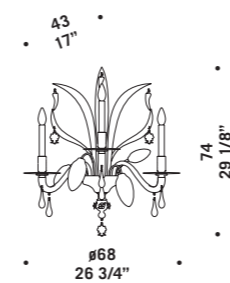

*Structure chromed and painted in black.
For these chandeliers chain and
canopy are not supplied.*

MURICANU CHOCOLATE K24

MURICANU CHOCOLATE A2+1

Muricanu Chocolate

design Roberto Assenza

MURICANU CHOCOLATE A2+1
 3 x max 46W E14
 HSGSB/C/UB
 alogena chiara
 clear halogen
 3 x E14 LED
 LED light bulb