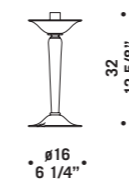

7087 L
1 x max 46W E14
HSGSP/C/UB
alogeno chiara
clear halogen
1 x E14 LED
LED light bulb