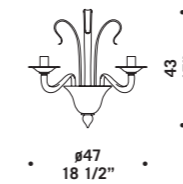

7088 A3
3 x max 46W E14
HSGSB/C/UB
alogeno chiara
clear halogen
3 x E14 LED
LED light bulb