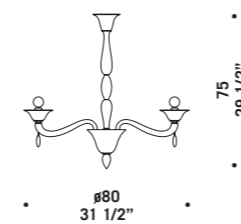

7081 K6
6 x max 46W E14
HSGSP/C/UB
alogeno chiara
clear halogen
6 x E14 LED
LED light bulb