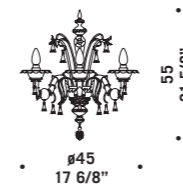

7060 A3
3 x max 46W E14
HSGSB/C/UB
alogeno chiara
clear halogen
3 x E14 LED
LED light bulb

CE

IP 20