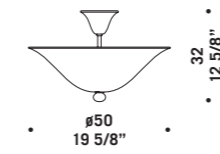

9001 P0
3 x max 77W E27
HSGSA/C/UB
alogena chiara
clear halogen
3 x E27 LED
LED light bulb