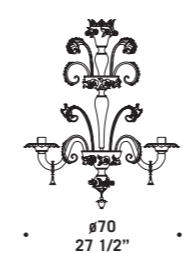

7065 K6
6 x max 46W E14
HSGSB/C/UB
alogeno chiara
clear halogen
6 x E14 LED
LED light bulb