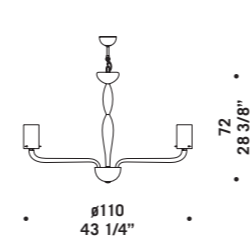

GLACÉ K8
8 x max 46W E14
HSGSP/C/UB
alogena chiara
clear halogen
8 x max 60W E14
HSGST/C/UB
alogena chiara
clear halogen
8 x E14 LED
LED light bulb

CE

IP 20

MURANO