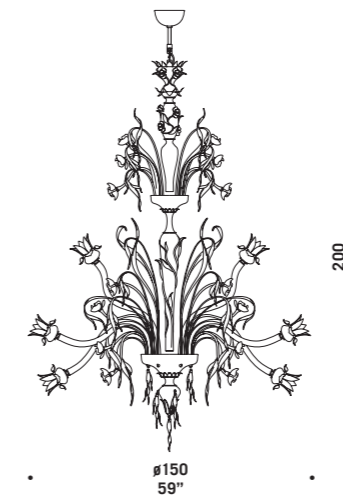

8089 K12
12 x max 30W E14
HSGSP/C/UB
alogena chiara
clear halogen
12 x E14 LED
LED light bulb