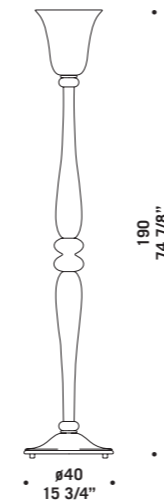

9002 RO
1 x max 205W E27
HSGST/C/UB
alogeno chiara
clear halogen
1 x E27 LED
LED light bulb