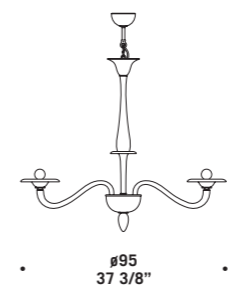

8002 K8
8 x max 46W E14
HSGSP/C/UB
alogena chiara
clear halogen
8 x E14 LED
LED light bulb