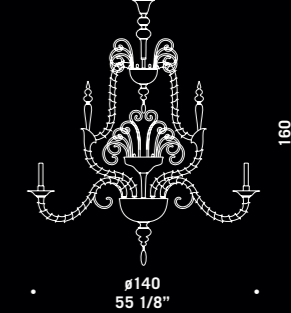

VIVALDI K12
12 x max 46W E14
HSGSB/C/UB
alogena chiara
clear halogen
+12 x max 20W G9
HSGST/C/UB
alogena bispina
halogen bi-pin
12 x E14 LED
LED light bulb
+12 x G9 LED
LED light bulb

VIVALDI A3 LED
3 x max 46W E14
HSGSB/C/UB
alogena chiara
clear halogen
+1 x max 1.2W
LED spot 4100 K
bianco naturale
natural white
3 x E14 LED
LED light bulb
+1 x max 1.2W
LED spot 4100 K
bianco naturale
natural white

VIVALDI K6 LED
6 x max 46W E14
HSGSB/C/UB
alogena chiara
clear halogen
+3 x max 1.2W
LED spot 4100 K
bianco naturale
natural white
6 x E14 LED
LED light bulb
+3 x max 1.2W
LED spot 4100 K
bianco naturale
natural white

VIVALDI K9 LED
9 x max 46W E14
HSGSB/C/UB
alogena chiara
clear halogen
+6 x max 1.2W
LED spot 4100 K
bianco naturale
natural white
9 x E14 LED
LED light bulb
+6 x max 1.2W
LED spot 4100 K
bianco naturale
natural white

VIVALDI K12 LED
12 x max 46W E14
HSGSB/C/UB
alogena chiara
clear halogen
+12 x max 1.2W
LED spot 4100 K
bianco naturale
natural white
12 x E14 LED
LED light bulb
+12 x max 1.2W
LED spot 4100 K
bianco naturale
natural white