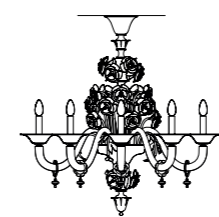

∅ 90
35 3/8"

ROSETO K10
10 x max 46W E14
HSGSB/C/UB
alogena chiara
clear halogen

10 x E14 LED
LED light bulb

catena + rosone non fornito
chain and canopy are not supplied