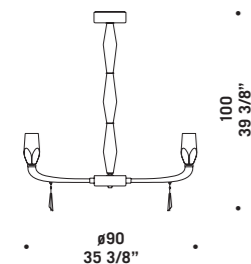

FLUTE K8
8 x max 33W G9
HSGST/C/UB
alogen a bispina
halogen bi-pin
8 x G9 LED
LED light bulb
con catena +
rosone non fornito
chain and
canopy are not supplied