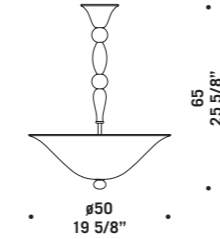

9001 S0
3 x max 77W E27
HSGSA/C/UB
alogena chiara
clear halogen
3 x E27 LED
LED light bulb