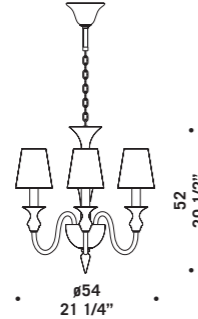

2599 K3 SHADE
3 x max 46W E14
HSGSB/C/UB
alogena chiara
clear halogen
3 x E14 LED
LED light bulb