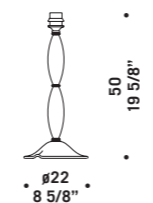

9003 T0
1 x max 77W E27
HSGSA/C/UB
alogeno chiara
clear halogen
1 x E27 LED
LED light bulb