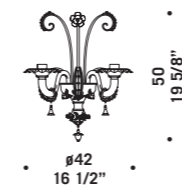

7065 K6+5

7065

Lampadari, appliques in cristallo con decori rossi e fiori in pasta colorati. Montatura in metallo verniciato argento. Chandeliers and wall lamps in clear glass with red decorations and coloured flowers. Painted silver metal fitting.