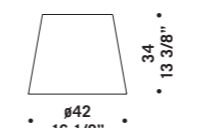

9001 T0
 1 x max 77W E27
 HSGSA/C/UB
 alogena chiara
 clear halogen
 1 x E27 LED
 LED light bulb

9001
 paralume / shade

9001 P0

9001 A0

229

9002

Sospensioni, plafoniera, applique,
lampada da tavolo e lampada da terra
in lattimo con particolari cristallo.
*Hanging, ceiling, wall, table and floor lamp
in milkwhite glass with clear glass details.*