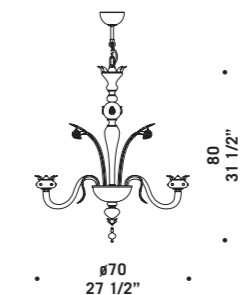

7074 K6
6 x max 46W E14
HSGSB/C/UB
alogeno chiara
clear halogen
6 x E14 LED
LED light bulb