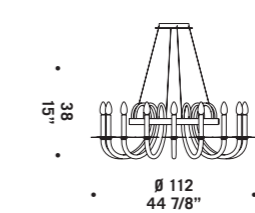

VIVACE K16
16 x max 46W E14
HSGST/C/UB
alogeno chiara
clear halogen
16 x E14 LED
LED light bulb