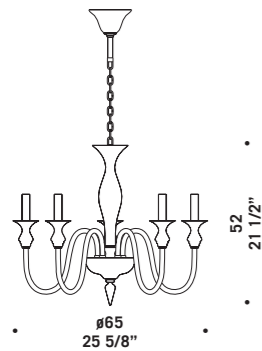

2599 K5
5 x max 46W E14
HSGSB/C/UB
alogeno chiara
clear halogen
5 x E14 LED
LED light bulb