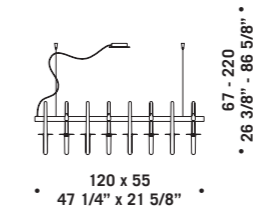

VIVACE K8

Vivace

design Francesco Dei Rossi - Lucio de Majo

VIVACE A1
1 x max 46W E14
HSGST/C/UB
alogeno chiara
clear halogen
1 x E14 LED
LED light bulb

VIVACE K6
6 x max 46W E14
HSGST/C/UB
alogeno chiara
clear halogen
6 x E14 LED
LED light bulb