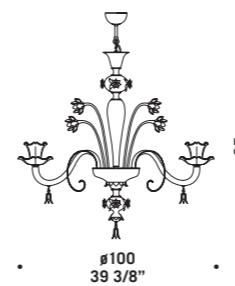

8004 K10
10 x max 46W E14
HSGSB/C/UB
alogena chiara
clear halogen
10 x E14 LED
LED light bulb