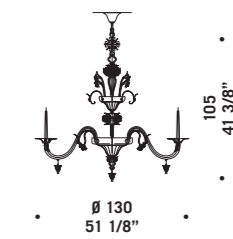

LEVANTE K15 LED
51,9W LED 220V
2700°K - 4680lm
bianco caldo
warm white