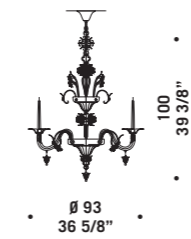

LEVANTE K9 LED
38,9W LED 220V
2700°K - 3490lm
bianco caldo
warm white