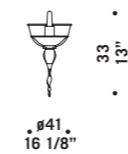

CE

IP 20

MURANO

7086 A2

7086 K6

7087 K8

7087

Lampadari ed appliques
in cristallo e bluino decoro blu.
Montatura in metallo cromato.
*Chandeliers and wall lamps in clear
glass and in light blue decorations.
Chromed metal fitting.*