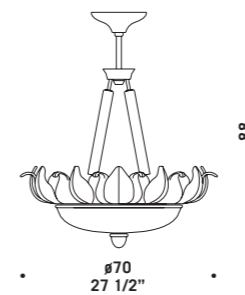

PORTOFINO S1
12 x max 46W E14
HSGSP/C/UB
alogeno chiara
clear halogen
12 x E14 LED
LED light bulb