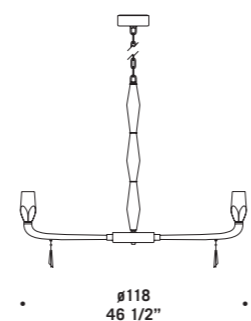

FLUTE K12
12 x max 33W G9
HSGST/C/UB
alogen a bispina
halogen bi-pin
12 x G9 LED
LED light bulb
con catena 30 cm +
rosone
whit 30 cm chain +
canopy