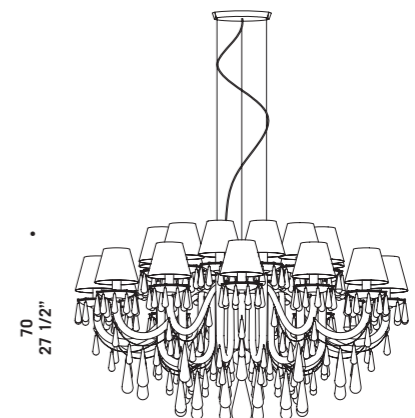

70
27 1/2"

GOUTTE S12
12 x max 46W E14
HSGSB/C/UB
alogeno chiara
clear halogen
12 x E14 LED
LED light bulb

70
27 1/2"

80 - 230
31 1/2" - 90 1/2"

GOUTTE S16
16 x max 46W E14
HSGSB/C/UB
alogeno chiara
clear halogen
16 x E14 LED
LED light bulb