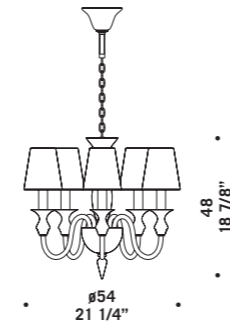

2599 KP5 SHADE
5 x max 46W E14
HSGSB/C/UB
alogena chiara
clear halogen
5 x E14 LED
LED light bulb