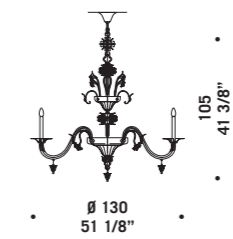

Levante

design Francesco Dei Rossi

LEVANTE K9
 9 x max 46W E14
 HSGSB/C/UB
 alogena chiara
clear halogen
 9 x E14 LED
LED light bulb

LEVANTE K9 LED
 38,9W LED 220V
 2700°K - 3490lm
 bianco caldo
warm white