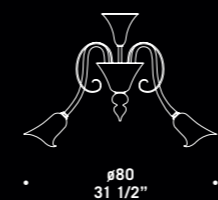

7085 A2

7085 A1
 1 x max 46W E14
 HSGSP/C/UB
 alogena chiara
clear halogen
 1 x E14 LED
LED light bulb

7085 A2
 2 x max 46W E14
 HSGSP/C/UB
 alogena chiara
clear halogen
 2 x E14 LED
LED light bulb

7085 A3
 3 x max 46W E14
 HSGSP/C/UB
 alogena chiara
clear halogen
 3 x E14 LED
LED light bulb