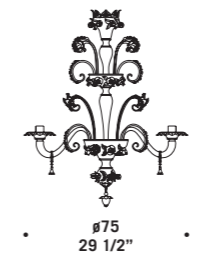

7065 K8
8 x max 46W E14
HSGSB/C/UB
alogeno chiara
clear halogen
8 x E14 LED
LED light bulb