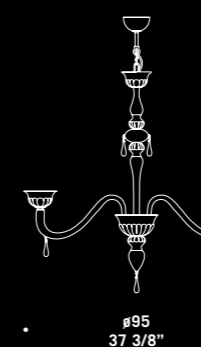

7084 K8
8 x max 46W E14
HSGSB/C/UB
alogena chiara
clear halogen
8 x E14 LED
LED light bulb