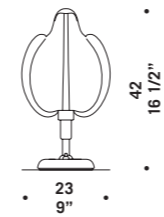

PORTOFINO L
1 x max 57W E27
HSGSA/C/UB
alogeno chiara
clear halogen
1 x E27 LED
LED light bulb