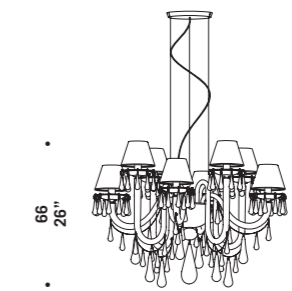

GOUTTE A2
2 x max 46W E14
HSGSB/C/UB
alogeno chiara
clear halogen
2 x E14 LED
LED light bulb

52
20 1/2"

GOUTTE A3
3 x max 46W E14
HSGSB/C/UB
alogeno chiara
clear halogen
3 x E14 LED
LED light bulb

66
26"