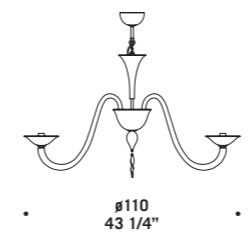

7087 K10
10 x max 46W E14
HSGSP/C/UB
alogeno chiara
clear halogen
10 x E14 LED
LED light bulb