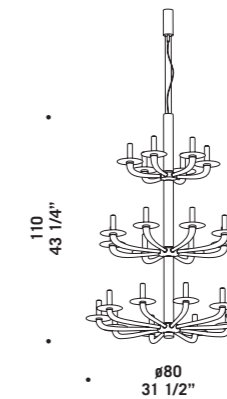

NATURAL K24
24 x max 60W G9
HSGST/C/UB
alogeno bispina
halogen bi-pin
24 x G9 LED
LED light bulb