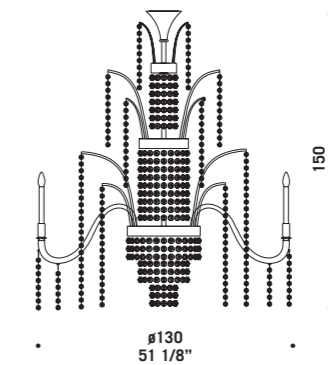

ICE K12+9
12 x max 46W E14
HSGSB/C/UB
alogena chiara
clear halogen
+9 x max 20W G9
HSGST/C/UB
alogena bispina
halogen bi-pin
12 x E14 LED
LED light bulb
+9 x G9 LED
LED light bulb