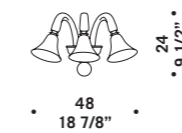

7080 A3
3 x max 46W E14
HSGSP/C/UB
alogena chiara
clear halogen
3 x E14 LED
LED light bulb