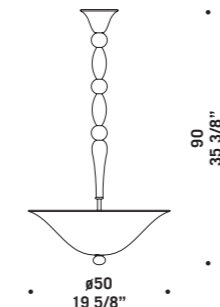

9001 S1
3 x max 77W E27
HSGSA/C/UB
alogena chiara
clear halogen
3 x E27 LED
LED light bulb