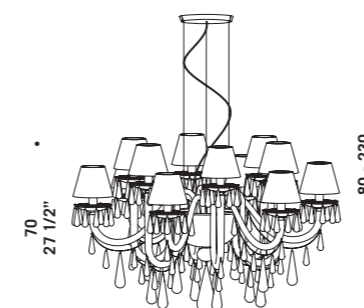

GOUTTE S8
8 x max 46W E14
HSGSB/C/UB
alogeno chiara
clear halogen
8 x E14 LED
LED light bulb

66
26"

GOUTTE S10
10 x max 46W E14
HSGSB/C/UB
alogeno chiara
clear halogen
10 x E14 LED
LED light bulb

GOUTTE A3