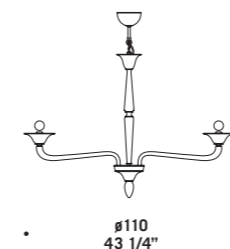

7086 K10
10 x max 46W E14
HSGSP/C/UB
alogeno chiara
clear halogen
10 x E14 LED
LED light bulb

CE

IP 20

MURANO