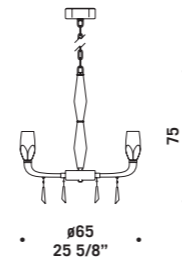

FLUTE K6
6 x max 33W G9
HSGST/C/UB
alogen a bispina
halogen bi-pin
6 x G9 LED
LED light bulb
con catena 30 cm +
rosone
whit 30 cm chain +
canopy