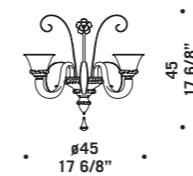

CE

IP 20

LED

7092 A3

7092 R6

7093 K6

7093

Lampadari ed appliques
in cristallo decoro oro.
Montatura in metallo verniciato oro.
*Chandeliers and wall lamps
in clear glass with gold decorations.
Painted gold metal fitting.*