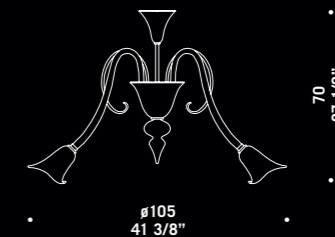

7085 K10
10 x max 46W E14
HSGSP/C/UB
alogena chiara
clear halogen
10 x E14 LED
LED light bulb