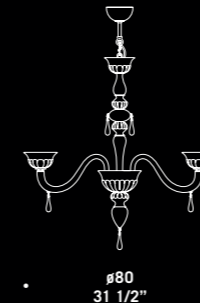

7084 K6
6 x max 46W E14
HSGSB/C/UB
alogena chiara
clear halogen
6 x E14 LED
LED light bulb