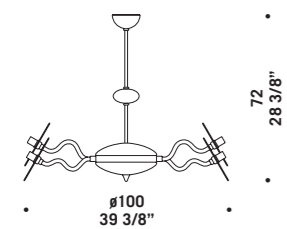

Venussiano

design Maria Grazia Rosin

VENUSSIANO K8
8 x max 46W E14
HSGSP/C/UB
alogeno chiara
clear halogen
8 x E14 LED
LED light bulb