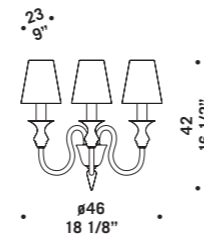

2599 A3 SHADE
3 x max 46W E14
HSGSB/C/UB
alogena chiara
clear halogen
3 x E14 LED
LED light bulb