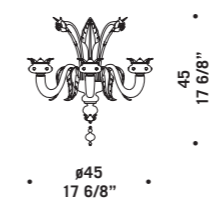

7074 A3
3 x max 46W E14
HSGSB/C/UB
alogeno chiara
clear halogen
3 x E14 LED
LED light bulb