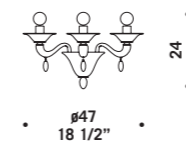

7081 A3
3 x max 46W E14
HSGSP/C/UB
alogeno chiara
clear halogen
3 x E14 LED
LED light bulb