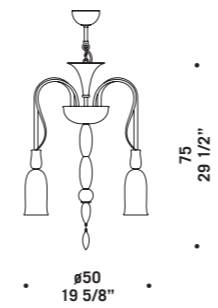

7094 K10
10 x max 46W E14
HSGSP/C/UB
alogeno chiara
clear halogen
10 x E14 LED
LED light bulb

7094 L
1 x max 46W E14
HSGSP/C/UB
alogeno chiara
clear halogen
1 x E14 LED
LED light bulb

7095

Lampadario in cristallo con montatura in metallo cromato; cristallo foglia oro con montatura dorata.
Chandeliers in clear glass with chromed metal fitting; clear glass with gold leaf with gold metal fitting.