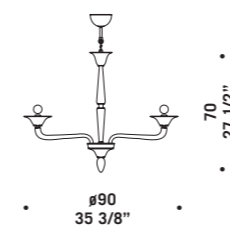

7086 K6
6 x max 46W E14
HSGSP/C/UB
alogeno chiara
clear halogen
6 x E14 LED
LED light bulb

CE

IP 20

MURANO