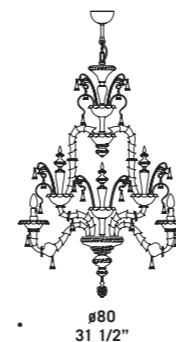

7060 K6
6 x max 46W E14
HSGSB/C/UB
alogeno chiara
clear halogen
6 x E14 LED
LED light bulb

CE

IP 20