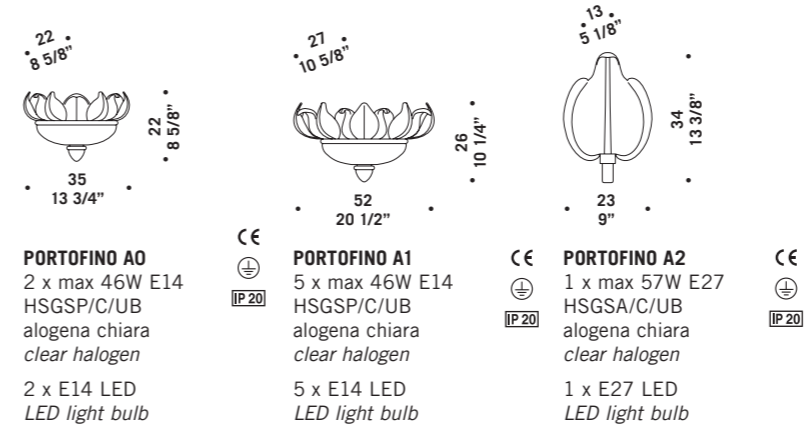

PORTOFINO S1

PORTOFINO P1

PORTOFINO A0

PORTOFINO A0
2 x max 46W E14
HSGSP/C/UB
alogeno chiara
clear halogen
2 x E14 LED
LED light bulb

PORTOFINO A1
5 x max 46W E14
HSGSP/C/UB
alogeno chiara
clear halogen
5 x E14 LED
LED light bulb