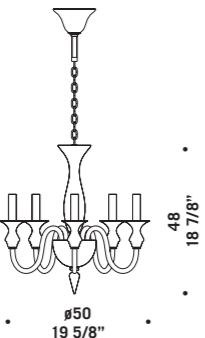

2599 KP5
5 x max 46W E14
HSGSB/C/UB
alogeno chiara
clear halogen
5 x E14 LED
LED light bulb