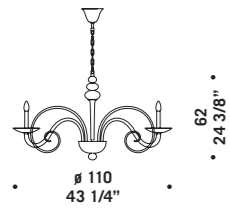

6013

design Francesco Dei Rossi

Vetro disponibile nei colori: cristallo con montatura cromata, cristallo foglia oro con montatura dorata, nero con montatura in metallo laccato nero lucido, lattimo con montatura in metallo laccato bianco lucido.
Glass available in the following colours: clear glass with chromed structure, clear glass+gold leaf with gold structure, black glass with polished black lacquered metal structure, milkwhite glass with polished white lacquered metal structure.

6013 K10
10 x max 46W E14
HSGSB/C/UB
alogeno chiara
clear halogen
10 x E14 LED
LED light bulb

CE

IP 20

MURANO