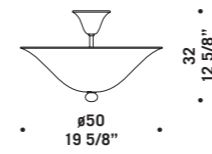

9002 PO
3 x max 77W E27
HSGSA/C/UB
alogeno chiara
clear halogen
3 x E27 LED
LED light bulb