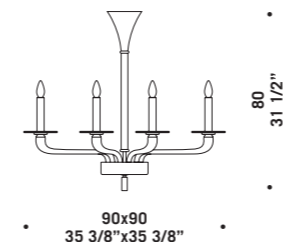

TETRA A3
 3 x max 46W E14
 HSGSB/C/UB
 alogena chiara
 clear halogen
 3 x E14 LED
 LED light bulb

TETRA K8
 8 x max 46W E14
 HSGSB/C/UB
 alogena chiara
 clear halogen
 8 x E14 LED
 LED light bulb

TETRA K8L
 8 x max 46W E14
 HSGSB/C/UB
 alogena chiara
 clear halogen
 8 x E14 LED
 LED light bulb