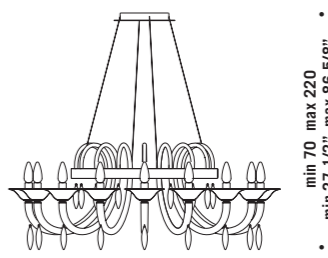

112
44 7/8"

8080 K16
16 x max 46W E14
HSGSB/C/UB
alogeno chiara
clear halogen
16 x E14 LED
LED light bulb