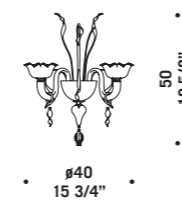

7055 A2
2 x max 46W E14
HSGSB/C/UB
alogeno chiara
clear halogen
2 x E14 LED
LED light bulb

CE

IP20