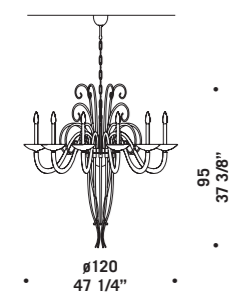

6014

design Francesco Dei Rossi

Vetro disponibile nei colori: cristallo con montatura cromata, cristallo foglia oro con montatura dorata, nero con montatura in metallo laccato nero lucido, lattimo con montatura in metallo laccato bianco lucido.

Glass available in the following colours: clear glass with chromed structure, clear glass+gold leaf with gold structure, black glass with polished black lacquered metal structure, milkwhite glass with polished white lacquered metal structure.

6014 K12
12 x max 46W E14 +
HSGSB/C/UB
alogeno chiara
clear halogen
4 x max 20W G9
HSGST/C/UB
alogeno bispina
halogen bi-pin
12 x E14 LED
LED light bulb
4 x G9 LED
LED light bulb

CE

IP 20

MURANO