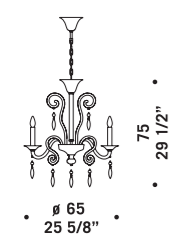

6018

design Roberto Assenza

Vetro disponibile nei colori: cristallo con montatura cromata, cristallo foglia oro con montatura dorata, nero con montatura in metallo laccato nero lucido, lattimo con montatura in metallo laccato bianco lucido.
Glass available in the following colours: clear glass with chromed structure, clear glass+gold leaf with gold structure, black glass with polished black lacquered metal structure, milkwhite glass with polished white lacquered metal structure.

6018 K6
6 x max 46W E14
HSGSB/C/UB
alogeno chiara
clear halogen
6 x E14 LED
LED light bulb