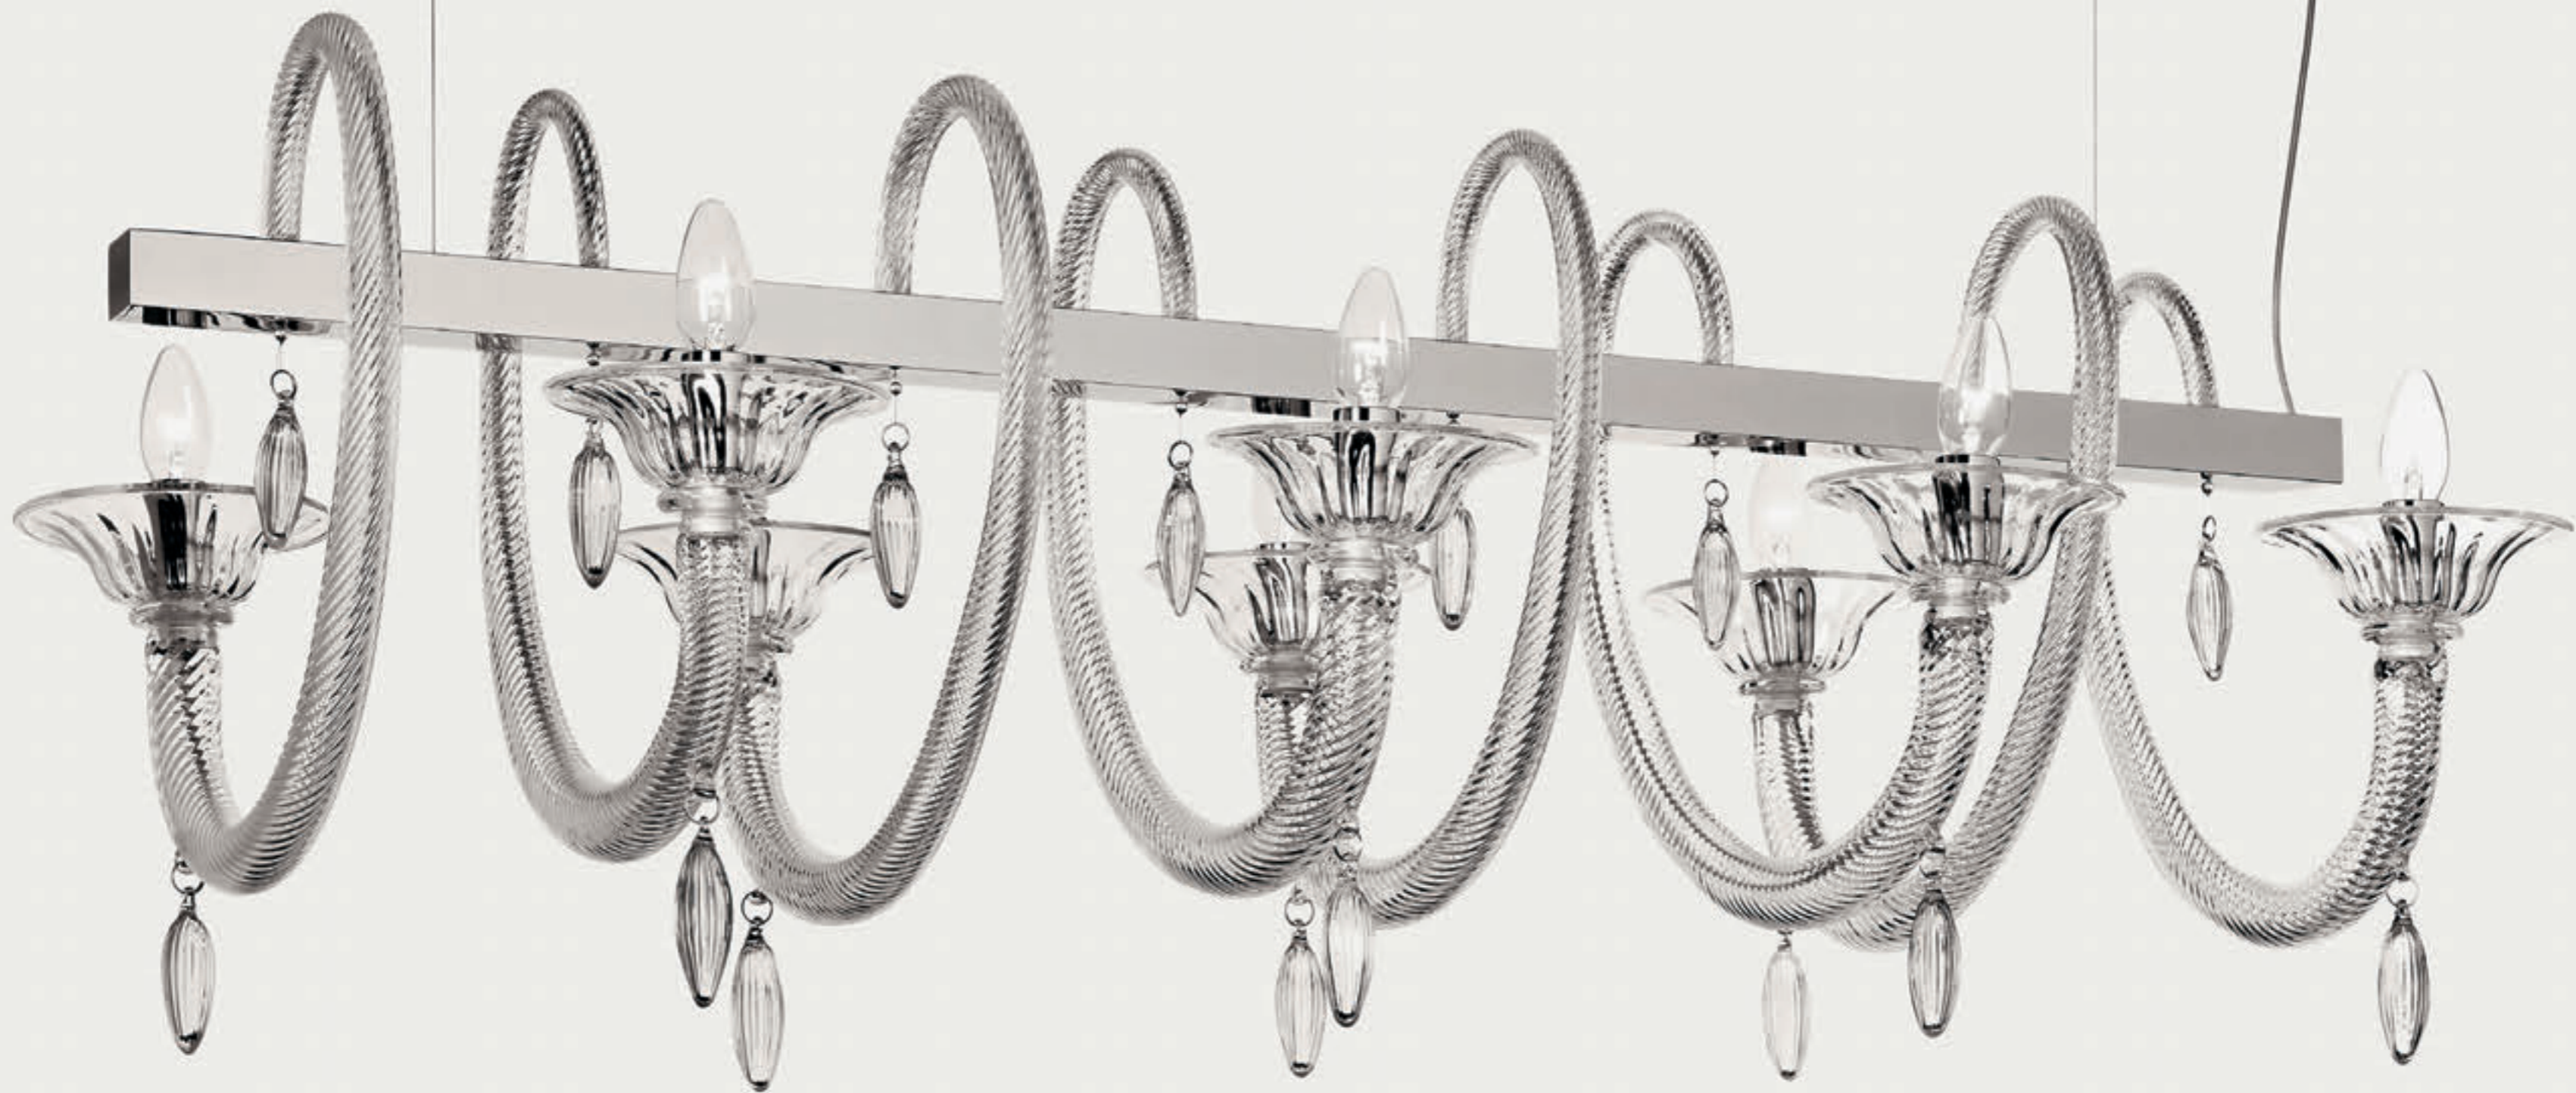

VIVACE K16
16 x max 46W E14
HSGST/C/UB
alogeno chiara
clear halogen
16 x E14 LED
LED light bulb

8080

design Francesco Dei Rossi

Vetro disponibile nei colori: cristallo, nero e cristallo,
bianco e cristallo con montatura cromata,
cristallo oro con montatura dorata,
grigio e cristallo con montatura cromata nera.
*Glass available in the following colours: clear glass,
black and clear glass, milkwhite and clear glass
with chromed structure,
clear glass+gold leaf with gold structure,
grey and clear with black chromed structure.*