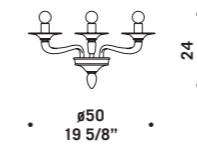

7086 A3
3 x max 46W E14
HSGSP/C/UB
alogeno chiara
clear halogen
3 x E14 LED
LED light bulb

CE

IP 20

MURANO