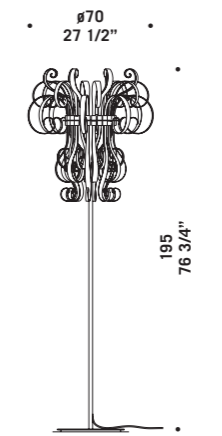

CIOCCA R1
1 x max 150W E27
HSGST/C/UB
alogen chiara
clear halogen
1 x max 116W E27
HSGSA/C/UB
alogen chiara
clear halogen
1 x max 70W E27
HSGSG/C
alogen chiara globolux
clear halogen globolux
1 x E27 LED
LED light bulb