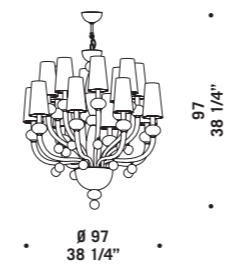

MADemoisELLE K16
16 x max 46W E14
HSGSB/C/UB
alogena chiara
clear halogen
16 x E14 LED
LED light bulb