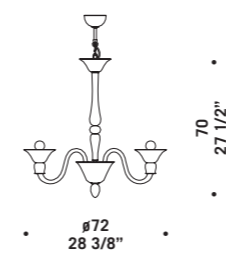

7083 K6
6 x max 46W E14
HSGSP/C/UB
alogeno chiara
clear halogen
6 x E14 LED
LED light bulb