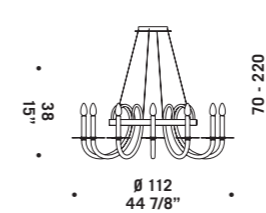

VIVACE K12
12 x max 46W E14
HSGST/C/UB
alogeno chiara
clear halogen
12 x E14 LED
LED light bulb