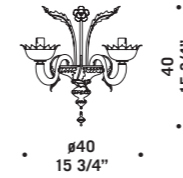

8099

8099 A2
2 x max 46W E14
HSGSB/C/UB
alogeno chiara
clear halogen
2 x E14 LED
LED light bulb