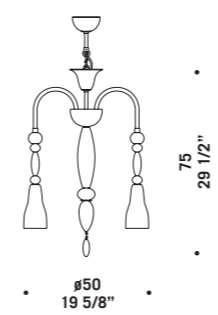

8003

Vetro in colore cristallo.
Montatura in metallo cromato.
*Available in clear glass.
Chromed metal fitting.*

8003

8003 K6
6 x max 46W E14
HSGSP/C/UB
alogeno chiara
clear halogen
6 x E14 LED
LED light bulb