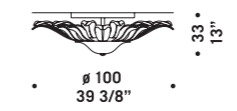

RAPALLO P10
10 x max 46W E14
HSGSP/C/UB
alogena chiara
clear halogen
10 x E14 LED
LED light bulb

CE
⊕
IP 20
UL