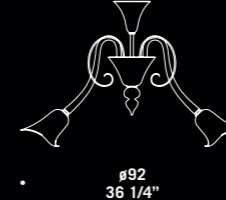

7085 K8
8 x max 46W E14
HSGSP/C/UB
alogena chiara
clear halogen
8 x E14 LED
LED light bulb