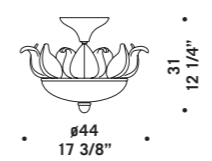

PORTOFINO P2
8 x max 46W E14
HSGSP/C/UB
alogeno chiara
clear halogen
8 x E14 LED
LED light bulb