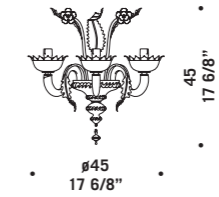

8099 A3
3 x max 46W E14
HSGSB/C/UB
alogeno chiara
clear halogen
3 x E14 LED
LED light bulb