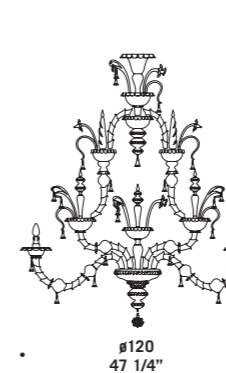

7063 K12
12 x max 46W E14
HSGSB/C/UB
alogeno chiara
clear halogen
12 x E14 LED
LED light bulb