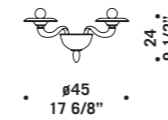

8002 A2
2 x max 46W E14
HSGSP/C/UB
alogena chiara
clear halogen
2 x E14 LED
LED light bulb