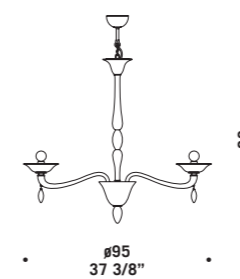

7081 K8
8 x max 46W E14
HSGSP/C/UB
alogeno chiara
clear halogen
8 x E14 LED
LED light bulb