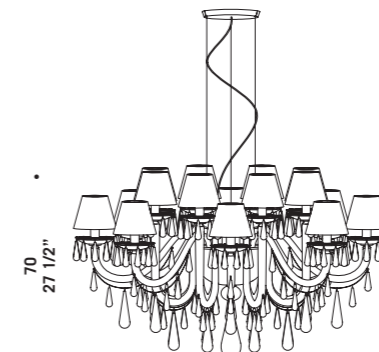

70
27 1/2"

80 - 230
31 1/2" - 90 1/2"

GOUTTE S16
16 x max 46W E14
HSGSB/C/UB
alogeno chiara
clear halogen
16 x E14 LED
LED light bulb