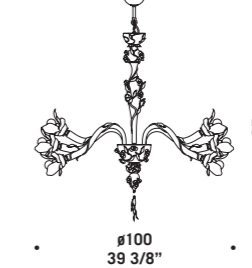

8007 K12
12 x max 30W E14
HSGSP/C/UB
alogena chiara
clear halogen
12 x E14 LED
LED light bulb