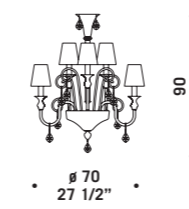

BUGIA KP8
8 x max 46W E14
HSGSB/C/UB
alogeno chiara
clear halogen
8 x E14 LED
LED light bulb