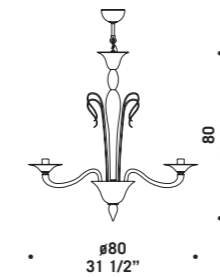

7088 K8
8 x max 46W E14
HSGSB/C/UB
alogeno chiara
clear halogen
8 x E14 LED
LED light bulb