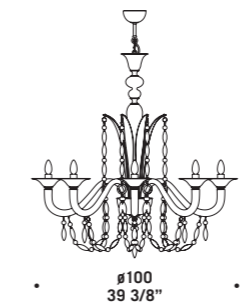

• $\varnothing 100$
39 3/8"

6009 K8
8 x max 46W E14
HSGSB/C/UB
alogeno chiara
clear halogen
8 x E14 LED
LED light bulb