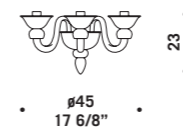

7094

Lampadari, applique e lume
in colore cristallo.
Montatura in metallo cromato.
*Chandeliers, wall and bed-side
in clear glass. Chromed metal fitting.*

7094 K6

7094 L

7094

7094 A2

7094 A2
2 x max 46W E14
HSGSP/C/UB
alogeno chiara
clear halogen
2 x E14 LED
LED light bulb