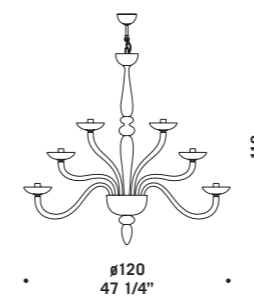

• **8000 K9+6+3**
18 x max 46W E14
HSGSP/C/UB
alogena chiara
clear halogen
18 x E14 LED
LED light bulb