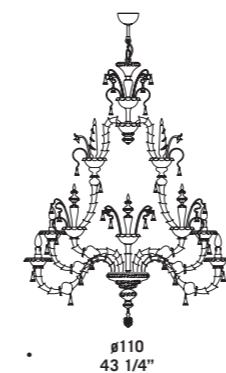

7063 K6+3
9 x max 46W E14
HSGSB/C/UB
alogeno chiara
clear halogen
9 x E14 LED
LED light bulb