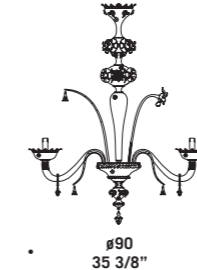

7067 K8
8 x max 46W E14
HSGSB/C/UB
alogena chiara
clear halogen
8 x E14 LED
LED light bulb