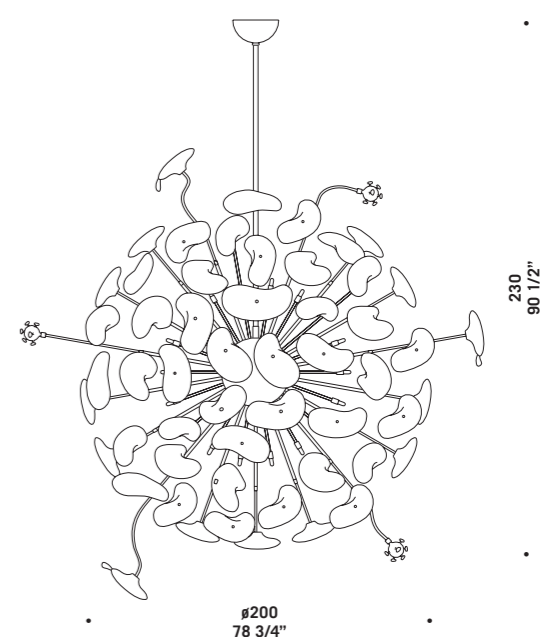

COSMOSPORA K14

COSMOSPORA K47

COSMOSPORA A8/P8

Cosmospora

design Maria Grazia Rosin

COSMOSPORA A8/P8
 8 x max 33W G9
 HSGST/C/UB
 alogena bispina
 halogen bi-pin
 8 x G9 LED
 LED light bulb

COSMOSPORA K14
 14 x max 33W G9
 HSGST/C/UB
 alogena bispina
 halogen bi-pin
 14 x G9 LED
 LED light bulb