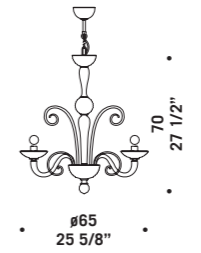

7076 K6
6 x max 46W E14
HSGSP/C/UB
alogena chiara
clear halogen
6 x E14 LED
LED light bulb