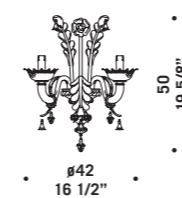

7065 K6

7065 A3

7067 K6

7067

Lampadari ed appliques in cristallo con decori acquamare e fiori in pasta colorati. Montatura in metallo verniciato argento.
Chandeliers and wall lamps in clear glass with aquamarine decorations and coloured flowers. Painted silver metal fitting.