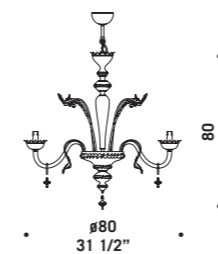

8099 K6
6 x max 46W E14
HSGSB/C/UB
alogeno chiara
clear halogen
6 x E14 LED
LED light bulb