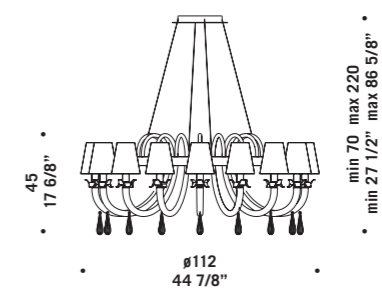

8090 K16
16 x max 46W E14
HSGSB/C/UB
alogena chiara
clear halogen
16 x E14 LED
LED light bulb

MURANO