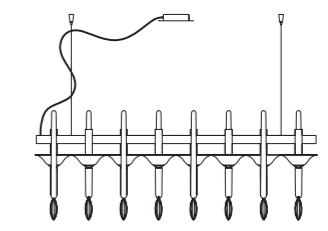

120x55
47 1/4"x21 5/8"

8080 K8
8 x max 46W E14
HSGSB/C/UB
alogeno chiara
clear halogen
8 x E14 LED
LED light bulb