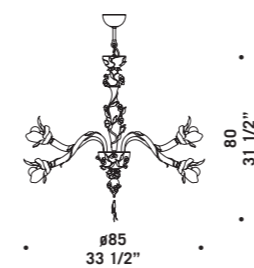

8007 K6
6 x max 30W E14
HSGSP/C/UB
alogena chiara
clear halogen
6 x E14 LED
LED light bulb