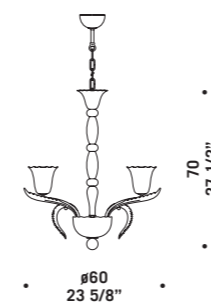

#32
 12 5/8" •
 • 11 3/8" •
8006 A2
 2 x max 46W E14
 HSGSP/C/UB
 alogena chiara
 clear halogen
 2 x E14 LED
 LED light bulb

#37
 14 1/2" •
 • 11 3/8" •
8006 A3
 3 x max 46W E14
 HSGSP/C/UB
 alogena chiara
 clear halogen
 3 x E14 LED
 LED light bulb