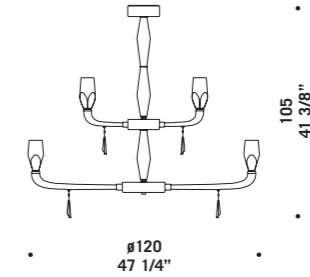

FLUTE K18
18 x max 33W G9
HSGST/C/UB
alogen a bispina
halogen bi-pin
18 x G9 LED
LED light bulb
con catena +
rosone non fornito
chain and
canopy are not supplied