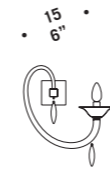

40
15 3/4"

8080 A1
1 x max 46W E14
HSGSB/C/UB
alogeno chiara
clear halogen
1 x E14 LED
LED light bulb