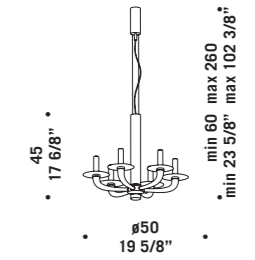

NATURAL K6
6 x max 60W G9
HSGST/C/UB
alogeno bispina
halogen bi-pin
6 x G9 LED
LED light bulb