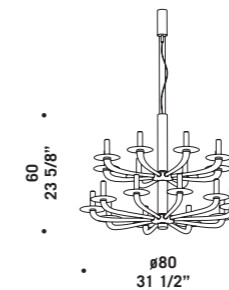

NATURAL KP18
18 x max 60W G9
HSGST/C/UB
alogeno bispina
halogen bi-pin
18 x G9 LED
LED light bulb