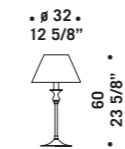

BUGIA K16

Bugia

design Roberto Assenza

BUGIA A3
3 x max 46W E14
HSGSB/C/UB
alogeno chiara
clear halogen
3 x E14 LED
LED light bulb

BUGIA T1
1 x max 46W E14
HSGSB/C/UB
alogeno chiara
clear halogen
1 x E14 LED
LED light bulb