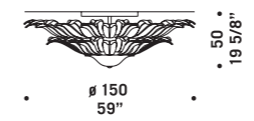

RAPALLO P20
20 x max 46W E14
HSGSP/C/UB
alogena chiara
clear halogen
20 x E14 LED
LED light bulb

CE
⊕
IP 20
UL