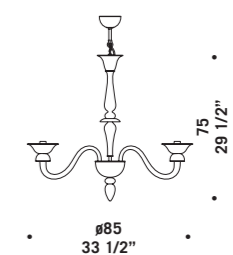

7094 K8
8 x max 46W E14
HSGSP/C/UB
alogeno chiara
clear halogen
8 x E14 LED
LED light bulb