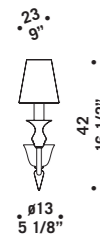

2599 K6
6 x max 46W E14
HSGSB/C/UB
alogeno chiara
clear halogen
6 x E14 LED
LED light bulb

2599 KP6
6 x max 46W E14
HSGSB/C/UB
alogeno chiara
clear halogen
6 x E14 LED
LED light bulb

2599 A3

2599 A2

2599 shade