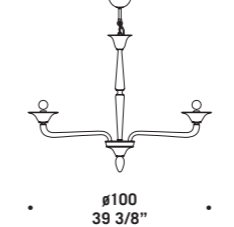

7086 K8
8 x max 46W E14
HSGSP/C/UB
alogeno chiara
clear halogen
8 x E14 LED
LED light bulb

CE

IP 20

MURANO