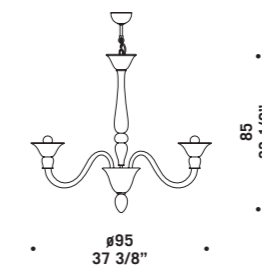

7083 K10
10 x max 46W E14
HSGSP/C/UB
alogeno chiara
clear halogen
10 x E14 LED
LED light bulb