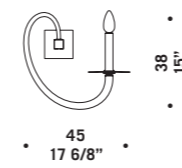

VIVACE A1
1 x max 46W E14
HSGST/C/UB
alogeno chiara
clear halogen
1 x E14 LED
LED light bulb