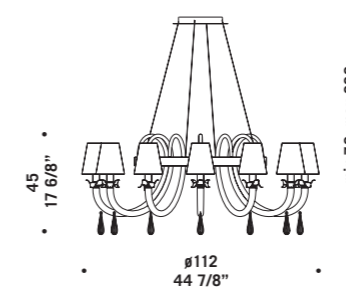

8090 K12
12 x max 46W E14
HSGSB/C/UB
alogena chiara
clear halogen
12 x E14 LED
LED light bulb

MURANO