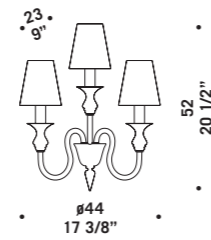

2599 A2+1 SHADE
3 x max 46W E14
HSGSB/C/UB
alogena chiara
clear halogen
3 x E14 LED
LED light bulb