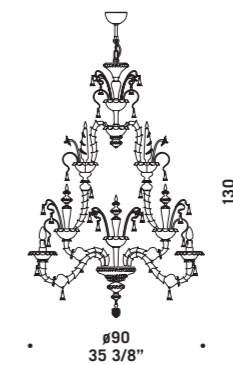

7063 K6
6 x max 46W E14
HSGSB/C/UB
alogeno chiara
clear halogen
6 x E14 LED
LED light bulb