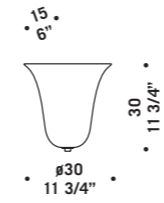

9002 AO
1 x max 77W E27
HSGSA/C/UB
alogeno chiara
clear halogen
1 x E27 LED
LED light bulb