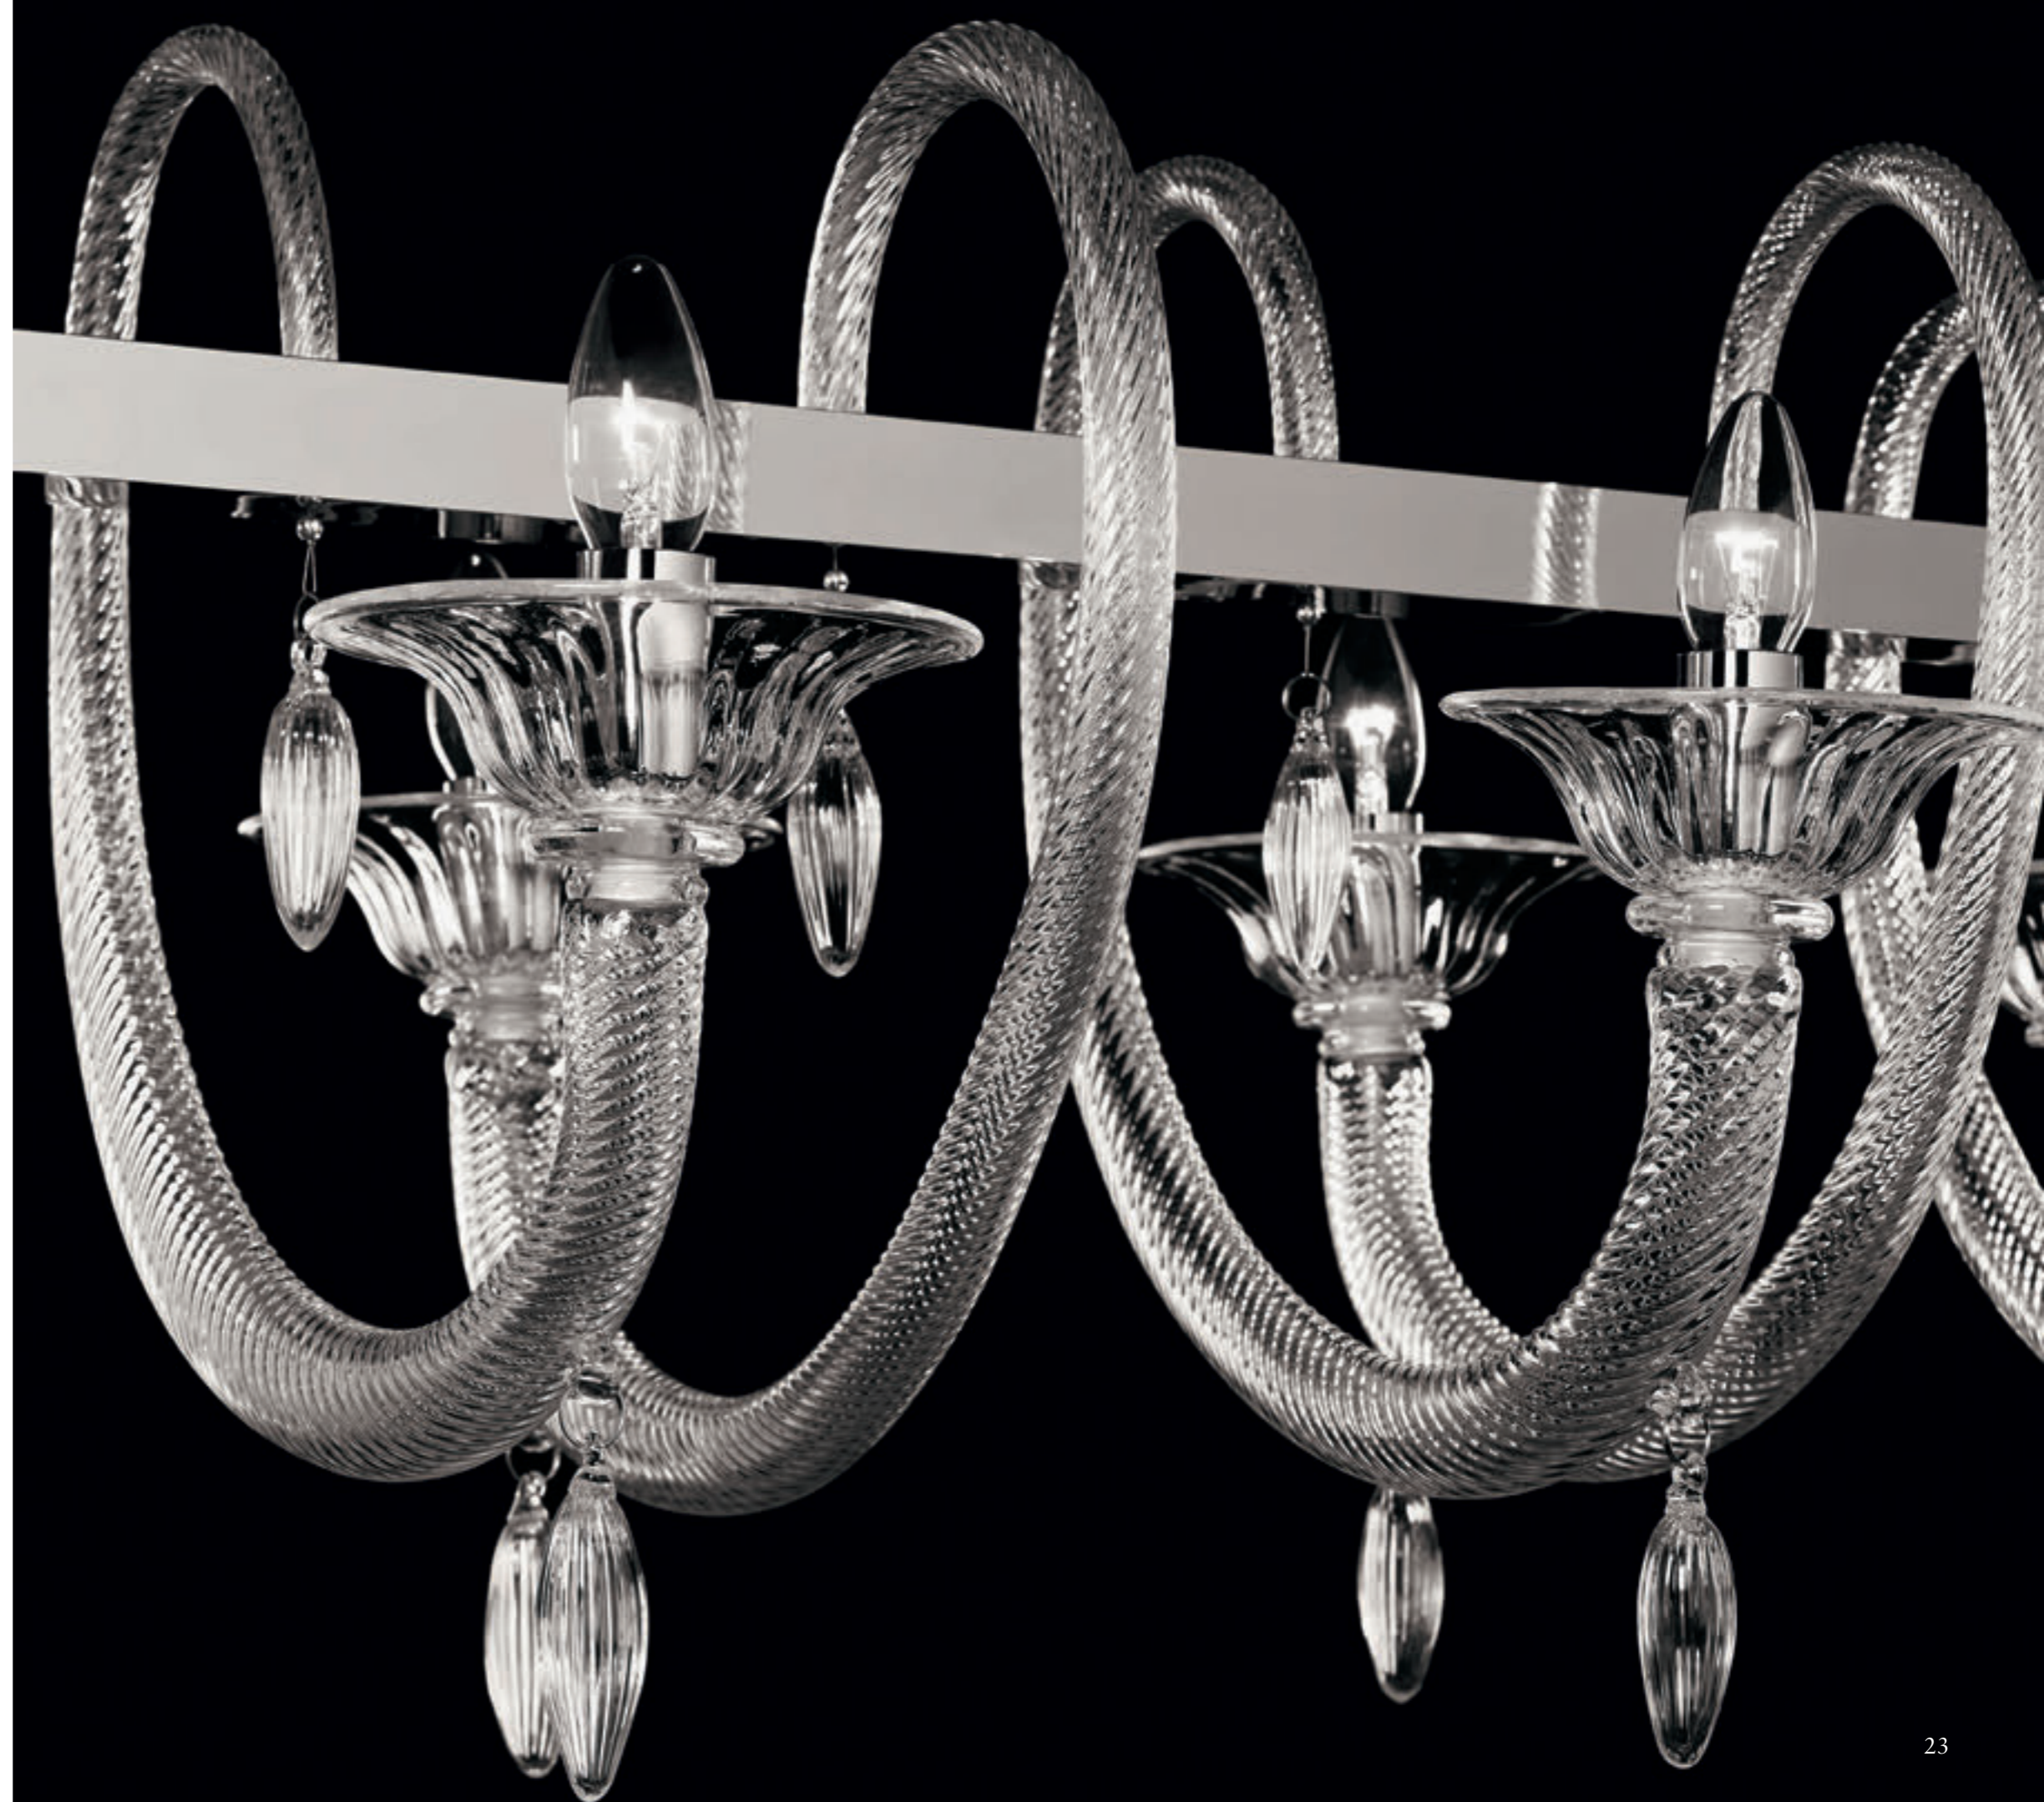

8080

design Francesco Dei Rossi

Vetro disponibile nei colori: cristallo, nero e cristallo,
bianco e cristallo con montatura cromata,
cristallo oro con montatura dorata,
grigio e cristallo con montatura cromata nera.
*Glass available in the following colours: clear glass,
black and clear glass, milkwhite and clear glass
with chromed structure,
clear glass+gold leaf with gold structure,
grey and clear with black chromed structure.*