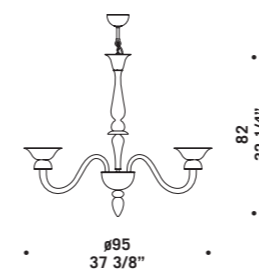

7094 K10
10 x max 46W E14
HSGSP/C/UB
alogeno chiara
clear halogen
10 x E14 LED
LED light bulb