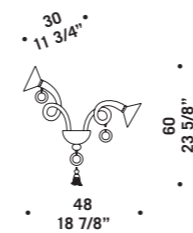

LAGUNA PLANET A2
2 x max 46W E14
HSGSP/C/UB
alogena chiara
clear halogen
2 x E14 LED
LED light bulb

CE

IP20

MURANO