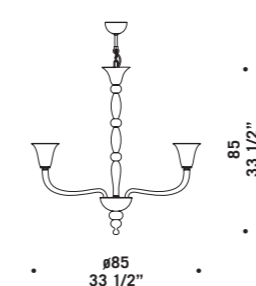

8001 K8
8 x max 46W E14
HSGSP/C/UB
alogeno chiara
clear halogen
8 x E14 LED
LED light bulb