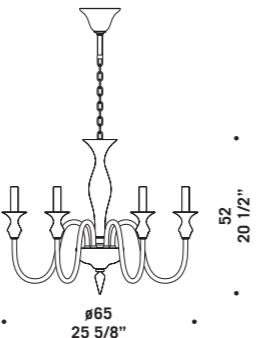

2599 K6
6 x max 46W E14
HSGSB/C/UB
alogeno chiara
clear halogen
6 x E14 LED
LED light bulb