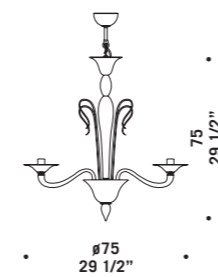

7088 K6
6 x max 46W E14
HSGSB/C/UB
alogeno chiara
clear halogen
6 x E14 LED
LED light bulb