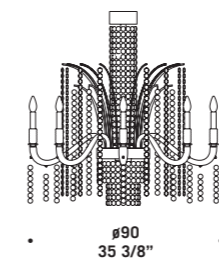

ICE K8+6
 8 x max 46W E14
 HSGSB/C/UB
 alogena chiara
 clear halogen
 +6 x max 20W G9
 HSGST/C/UB
 alogena bispina
 halogen bi-pin
 8 x E14 LED
 LED light bulb
 +6 x G9 LED
 LED light bulb

ICE K12+9
 12 x max 46W E14
 HSGSB/C/UB
 alogena chiara
 clear halogen
 +9 x max 20W G9
 HSGST/C/UB
 alogena bispina
 halogen bi-pin
 12 x E14 LED
 LED light bulb
 +9 x G9 LED
 LED light bulb