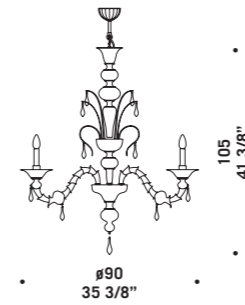

6099 K8
8 x max 46W E14
HSGSB/C/UB
alogena chiara
clear halogen
8 x E14 LED
LED light bulb