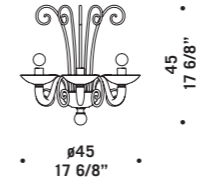

7076 A3
3 x max 46W E14
HSGSP/C/UB
alogena chiara
clear halogen
3 x E14 LED
LED light bulb