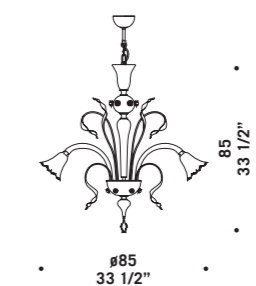

7056 K6
6 x max 30W E14
HSGSP/C/UB
alogeno chiara
clear halogen
6 x E14 LED
LED light bulb