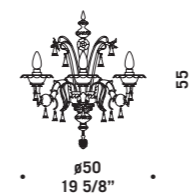

7063 A3
3 x max 46W E14
HSGSB/C/UB
alogeno chiara
clear halogen
3 x E14 LED
LED light bulb