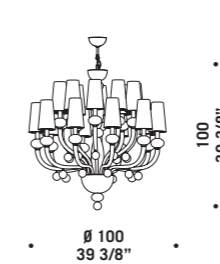

CE
IP 20
MURANO
MADemoisELLE K20
20 x max 46W E14
HSGSB/C/UB
alogena chiara
clear halogen
20 x E14 LED
LED light bulb

CE
IP 20
MURANO