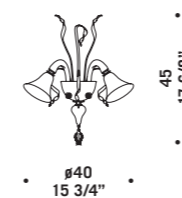

7056 A2
2 x max 30W E14
HSGSP/C/UB
alogeno chiara
clear halogen
2 x E14 LED
LED light bulb