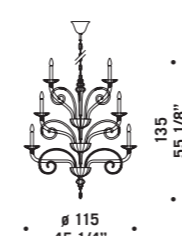

6011 K30
30 x max 46W E14
HSGSB/C/UB
alogena chiara
clear halogen
30 x E14 LED
LED light bulb