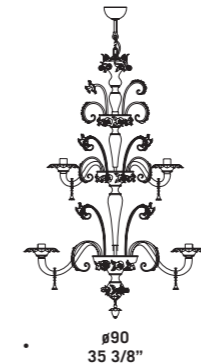

7065 K6+8
14 x max 46W E14
HSGSB/C/UB
alogeno chiara
clear halogen
14 x E14 LED
LED light bulb