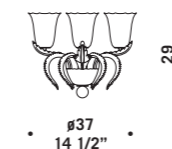

#37
14 1/2" •
• 11 3/8" •
8006 A3
3 x max 46W E14
HSGSP/C/UB
alogena chiara
clear halogen
3 x E14 LED
LED light bulb