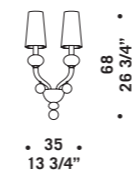

MADemoiselle K20

MADemoiselle K20

Mademoiselle

design Nicola Grandesso

MADemoisELLE A2
 2 x max 46W E14
 HSGSB/C/UB
 alogena chiara
 clear halogen
 2 x E14 LED
 LED light bulb

CE
 IP 20
 MURANO
MADemoisELLE K6
 6 x max 46W E14
 HSGSB/C/UB
 alogena chiara
 clear halogen
 6 x E14 LED
 LED light bulb