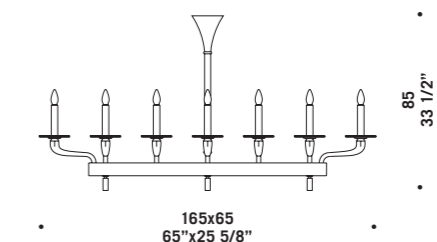

TETRA K16L
16 x max 46W E14
HSGSB/C/UB
alogena chiara
clear halogen
16 x E14 LED
LED light bulb